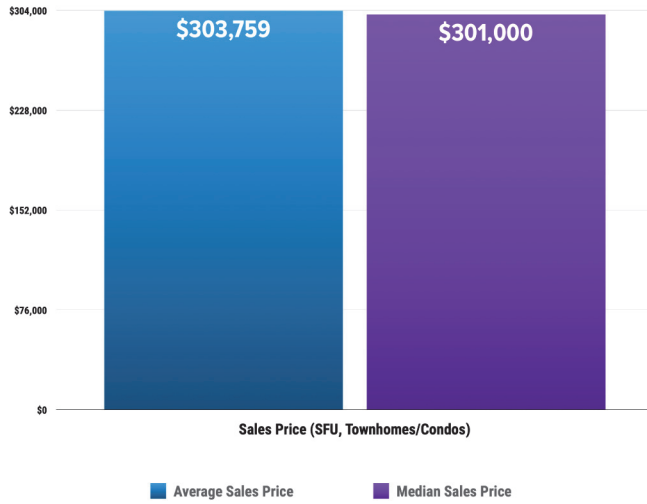

Pricing Breakdowns

Unit Sales Volume

Historical Pricing Data

Information provided by the Greater Pocatello Association of Realtors® monthly newsletter. Pioneer Title Company offers no guarantees, expressed or implied, with regard to this data. This market snapshot and/or the underlying data should not be used as a substitute for legal, real estate, or other professional advice. The average is the arithmetic mean of a set of numbers. The median is a numeric value that separates the higher half of a set from the lower half.