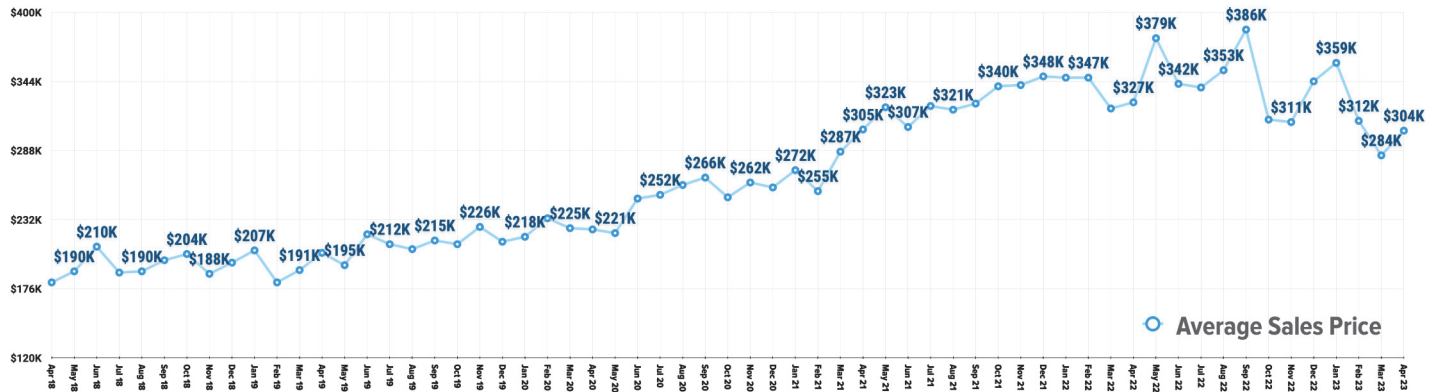

Pricing Breakdowns

Unit Sales Volume

Historical Pricing Data

Information provided by the Greater Pocatello Association of Realtors® monthly newsletter. Pioneer Title Company offers no guarantees, expressed or implied, with regard to this data. This market snapshot and/or the underlying data should not be used as a substitute for legal, real estate, or other professional advice. The average is the arithmetic mean of a set of numbers. The median is a numeric value that separates the higher half of a set from the lower half.