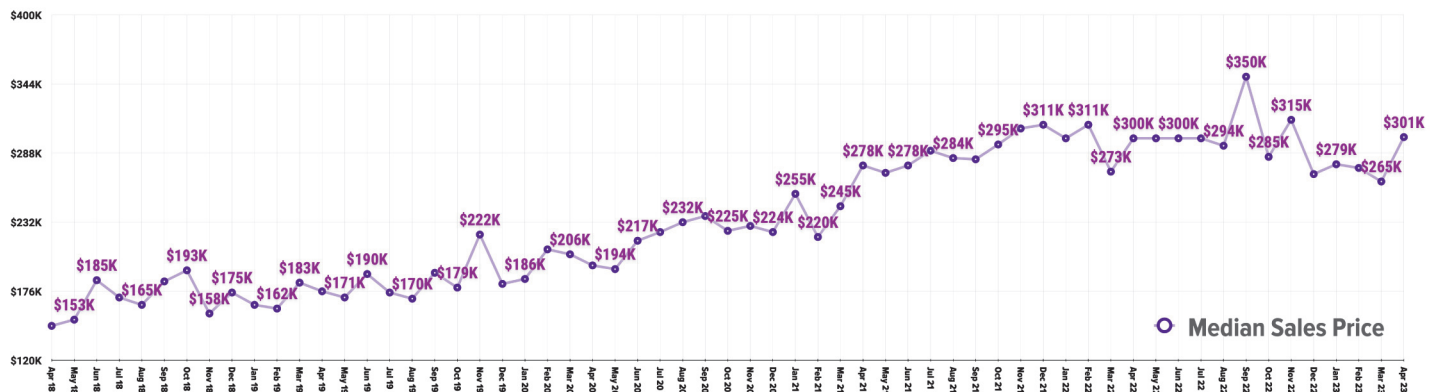

Pricing Breakdowns

Unit Sales Volume

Historical Pricing Data

Information provided by the Greater Pocatello Association of Realtors® monthly newsletter. Pioneer Title Company offers no guarantees, expressed or implied, with regard to this data. This market snapshot and/or the underlying data should not be used as a substitute for legal, real estate, or other professional advice. The average is the arithmetic mean of a set of numbers. The median is a numeric value that separates the higher half of a set from the lower half.