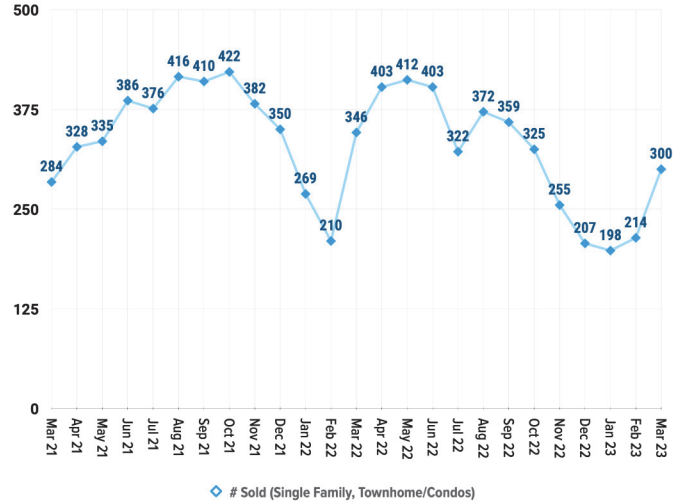

### Pricing Breakdowns

### Unit Sales Volume

### Historical Pricing Data

Information provided by the Snake River Regional Multiple Listing Service. Pioneer Title Company offers no guarantees, expressed or implied, with regard to this data. This market snapshot and/or the underlying data should not be used as a substitute for legal, real estate, or other professional advice. The average is the arithmetic mean of a set of numbers. The median is a numeric value that separates the higher half of a set from the lower half.