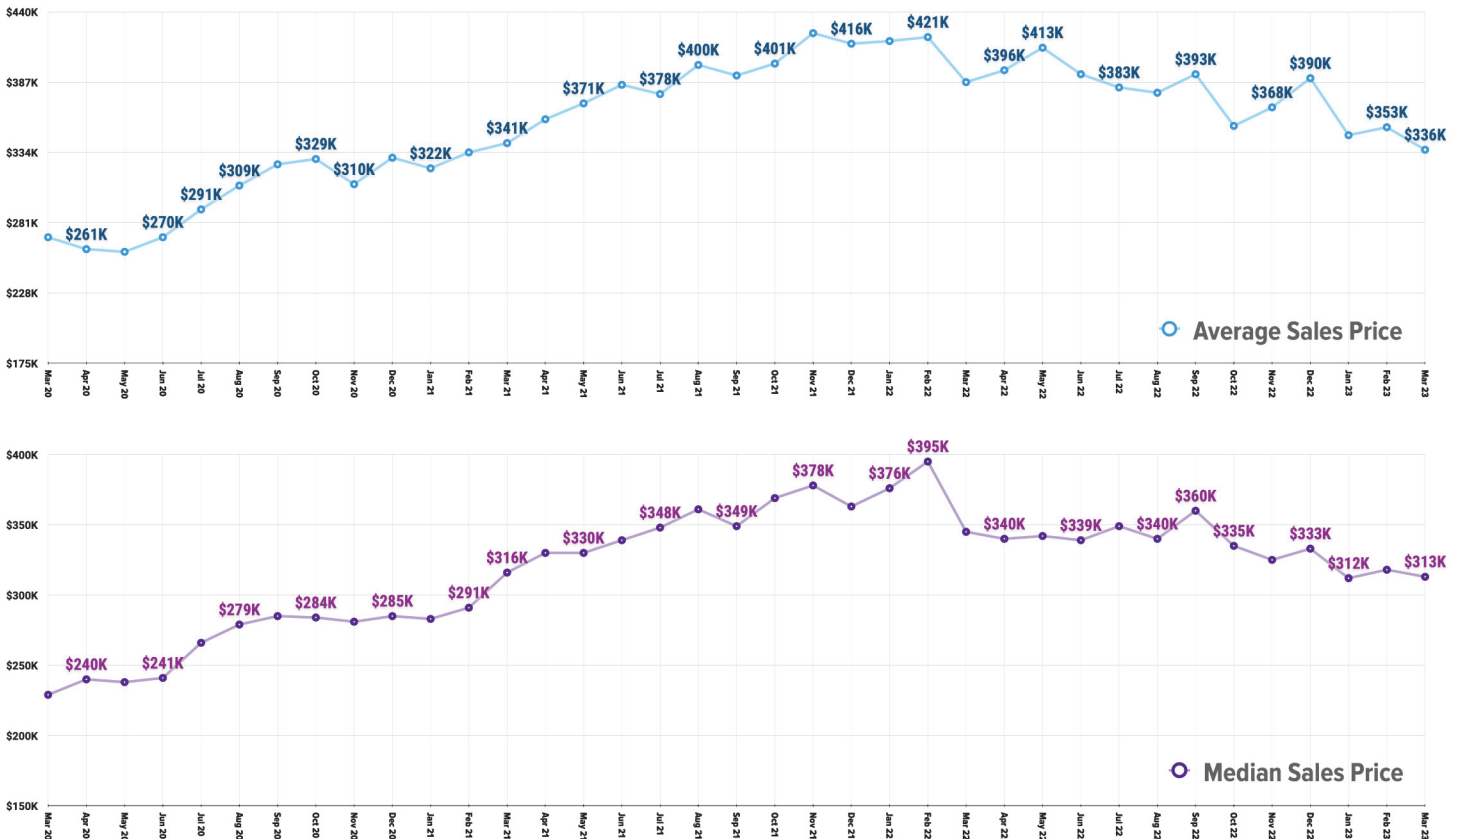

### Pricing Breakdowns

### Unit Sales Volume

### Historical Pricing Data

Information provided by the Snake River Regional Multiple Listing Service. Pioneer Title Company offers no guarantees, expressed or implied, with regard to this data. This market snapshot and/or the underlying data should not be used as a substitute for legal, real estate, or other professional advice. The average is the arithmetic mean of a set of numbers. The median is a numeric value that separates the higher half of a set from the lower half.