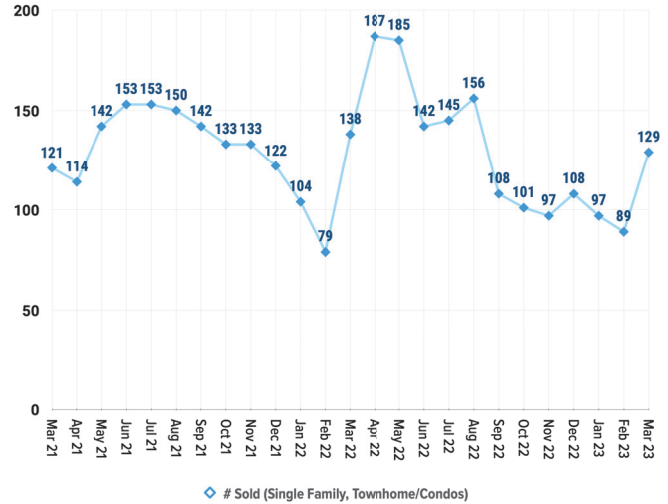

Pricing Breakdowns

Unit Sales Volume

Historical Pricing Data

Information provided by the Greater Pocatello Association of Realtors® monthly newsletter. Pioneer Title Company offers no guarantees, expressed or implied, with regard to this data. This market snapshot and/or the underlying data should not be used as a substitute for legal, real estate, or other professional advice. The average is the arithmetic mean of a set of numbers. The median is a numeric value that separates the higher half of a set from the lower half.