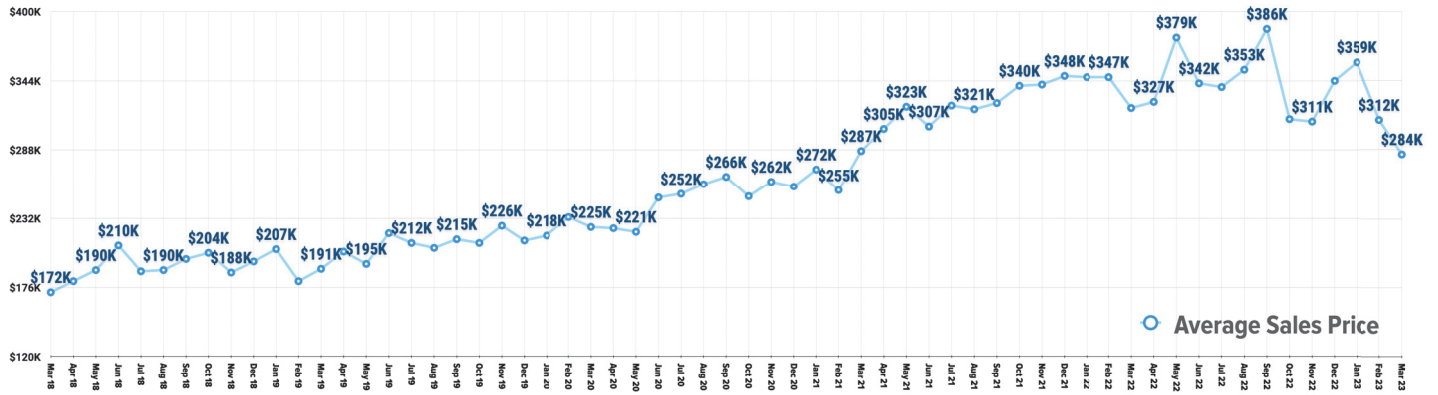

Pricing Breakdowns

Unit Sales Volume

Historical Pricing Data

Information provided by the Greater Pocatello Association of Realtors® monthly newsletter. Pioneer Title Company offers no guarantees, expressed or implied, with regard to this data. This market snapshot and/or the underlying data should not be used as a substitute for legal, real estate, or other professional advice. The average is the arithmetic mean of a set of numbers. The median is a numeric value that separates the higher half of a set from the lower half.