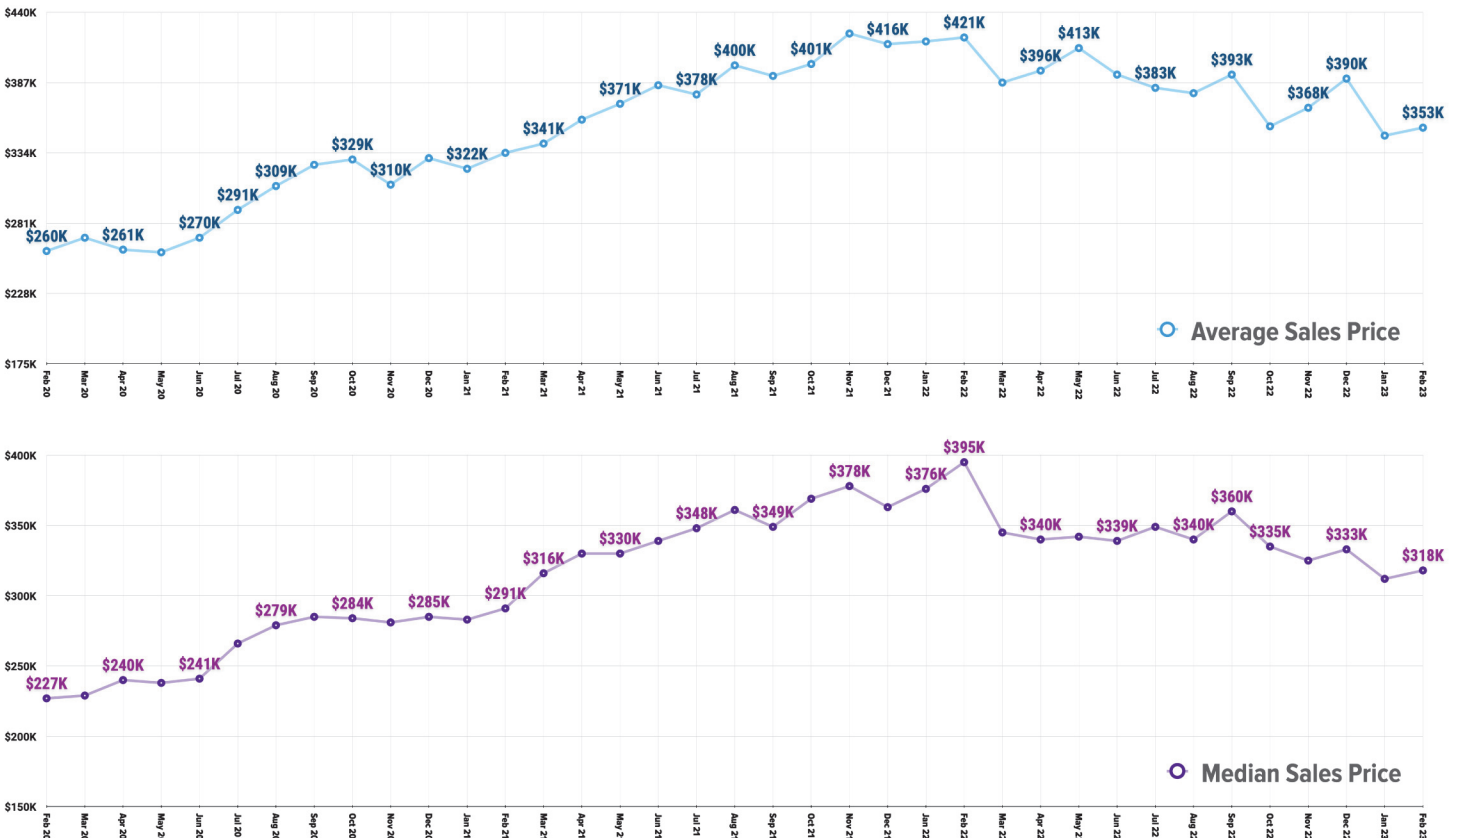

### Pricing Breakdowns

### Unit Sales Volume

### Historical Pricing Data

Information provided by the Snake River Regional Multiple Listing Service. Pioneer Title Company offers no guarantees, expressed or implied, with regard to this data. This market snapshot and/or the underlying data should not be used as a substitute for legal, real estate, or other professional advice. The average is the arithmetic mean of a set of numbers. The median is a numeric value that separates the higher half of a set from the lower half.