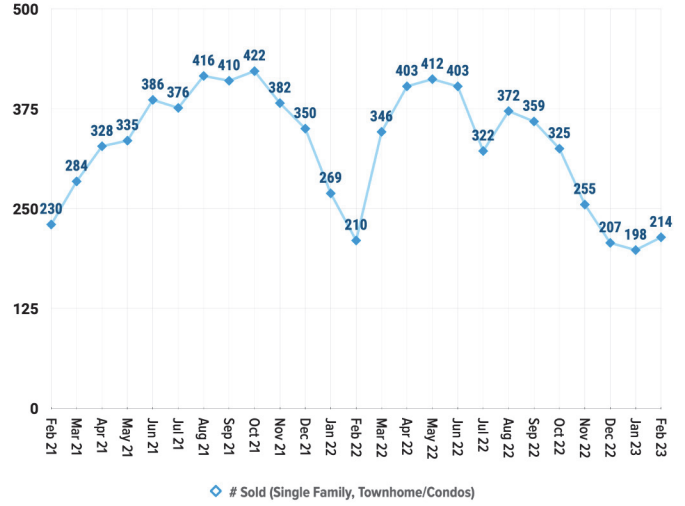

### Pricing Breakdowns

### Unit Sales Volume

### Historical Pricing Data

Information provided by the Snake River Regional Multiple Listing Service. Pioneer Title Company offers no guarantees, expressed or implied, with regard to this data. This market snapshot and/or the underlying data should not be used as a substitute for legal, real estate, or other professional advice. The average is the arithmetic mean of a set of numbers. The median is a numeric value that separates the higher half of a set from the lower half.