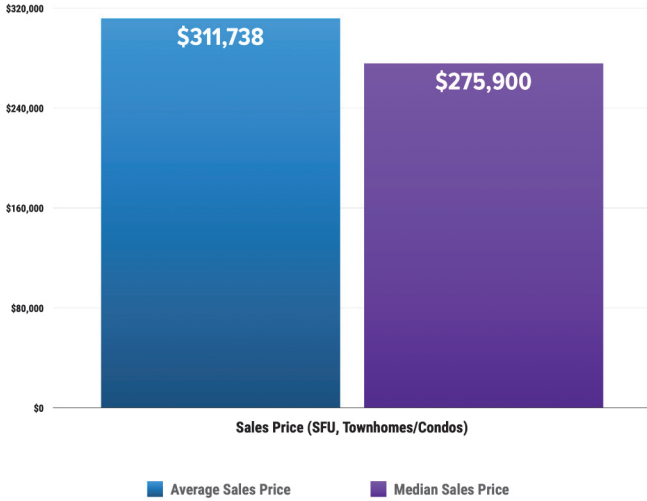

Pricing Breakdowns

Unit Sales Volume

Historical Pricing Data

Information provided by the Greater Pocatello Association of Realtors® monthly newsletter. Pioneer Title Company offers no guarantees, expressed or implied, with regard to this data. This market snapshot and/or the underlying data should not be used as a substitute for legal, real estate, or other professional advice. The average is the arithmetic mean of a set of numbers. The median is a numeric value that separates the higher half of a set from the lower half.