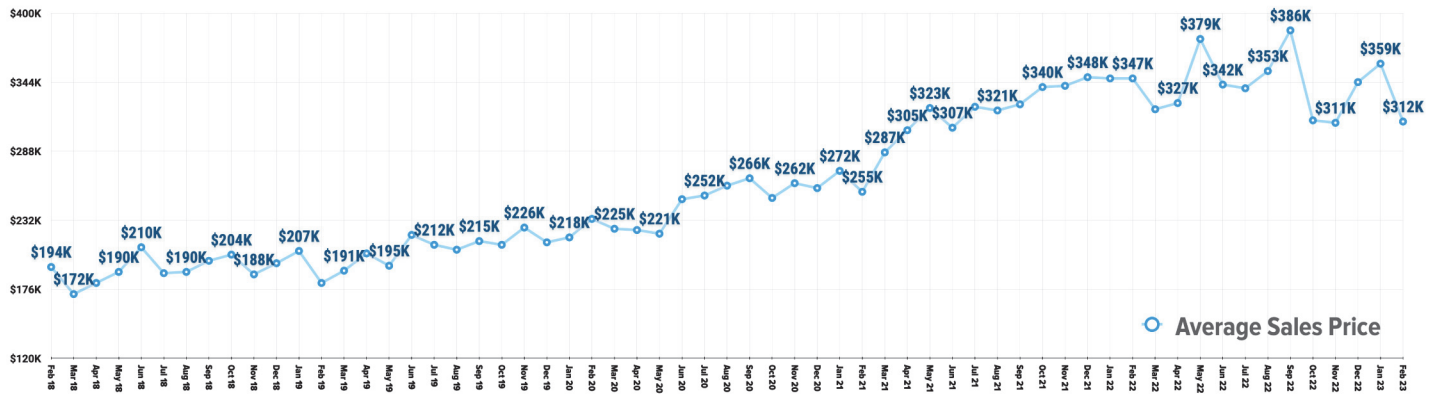

Pricing Breakdowns

Unit Sales Volume

Historical Pricing Data

Information provided by the Greater Pocatello Association of Realtors® monthly newsletter. Pioneer Title Company offers no guarantees, expressed or implied, with regard to this data. This market snapshot and/or the underlying data should not be used as a substitute for legal, real estate, or other professional advice. The average is the arithmetic mean of a set of numbers. The median is a numeric value that separates the higher half of a set from the lower half.