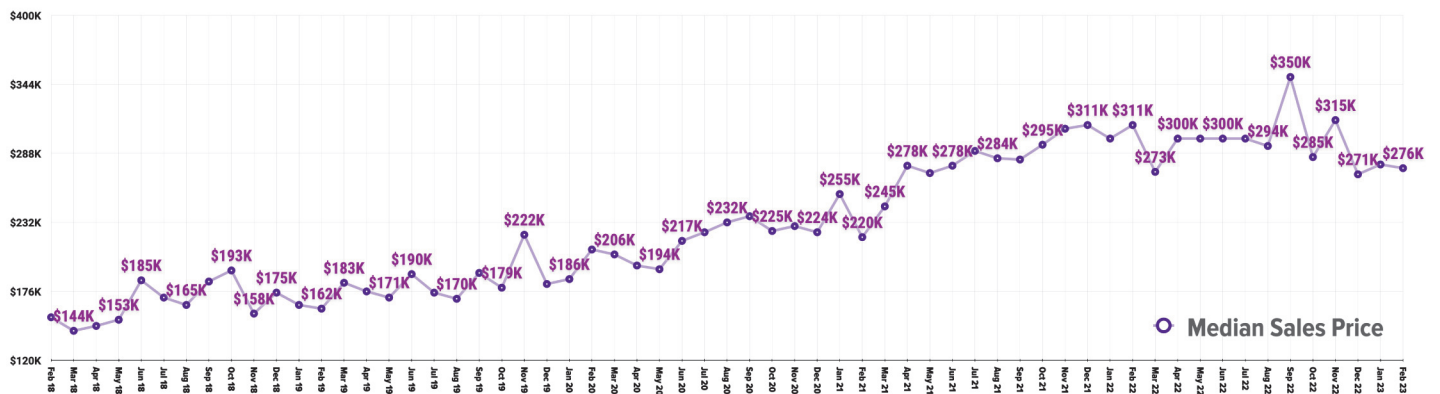

Pricing Breakdowns

Unit Sales Volume

Historical Pricing Data

Information provided by the Greater Pocatello Association of Realtors® monthly newsletter. Pioneer Title Company offers no guarantees, expressed or implied, with regard to this data. This market snapshot and/or the underlying data should not be used as a substitute for legal, real estate, or other professional advice. The average is the arithmetic mean of a set of numbers. The median is a numeric value that separates the higher half of a set from the lower half.