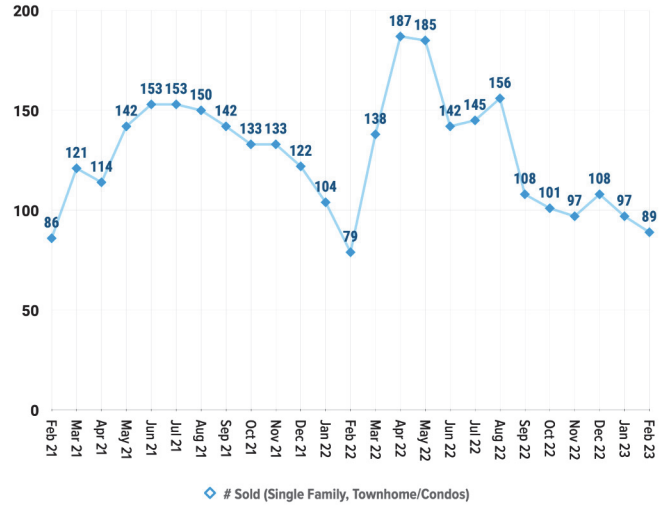

Pricing Breakdowns

Unit Sales Volume

Historical Pricing Data

Information provided by the Greater Pocatello Association of Realtors® monthly newsletter. Pioneer Title Company offers no guarantees, expressed or implied, with regard to this data. This market snapshot and/or the underlying data should not be used as a substitute for legal, real estate, or other professional advice. The average is the arithmetic mean of a set of numbers. The median is a numeric value that separates the higher half of a set from the lower half.