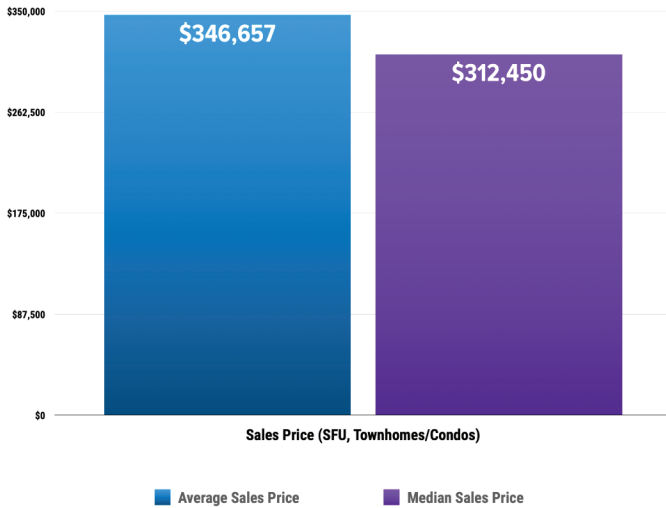

Pricing Breakdowns

Unit Sales Volume

Historical Pricing Data

Information provided by the Snake River Regional Multiple Listing Service. Pioneer Title Company offers no guarantees, expressed or implied, with regard to this data. This market snapshot and/or the underlying data should not be used as a substitute for legal, real estate, or other professional advice. The average is the arithmetic mean of a set of numbers. The median is a numeric value that separates the higher half of a set from the lower half.