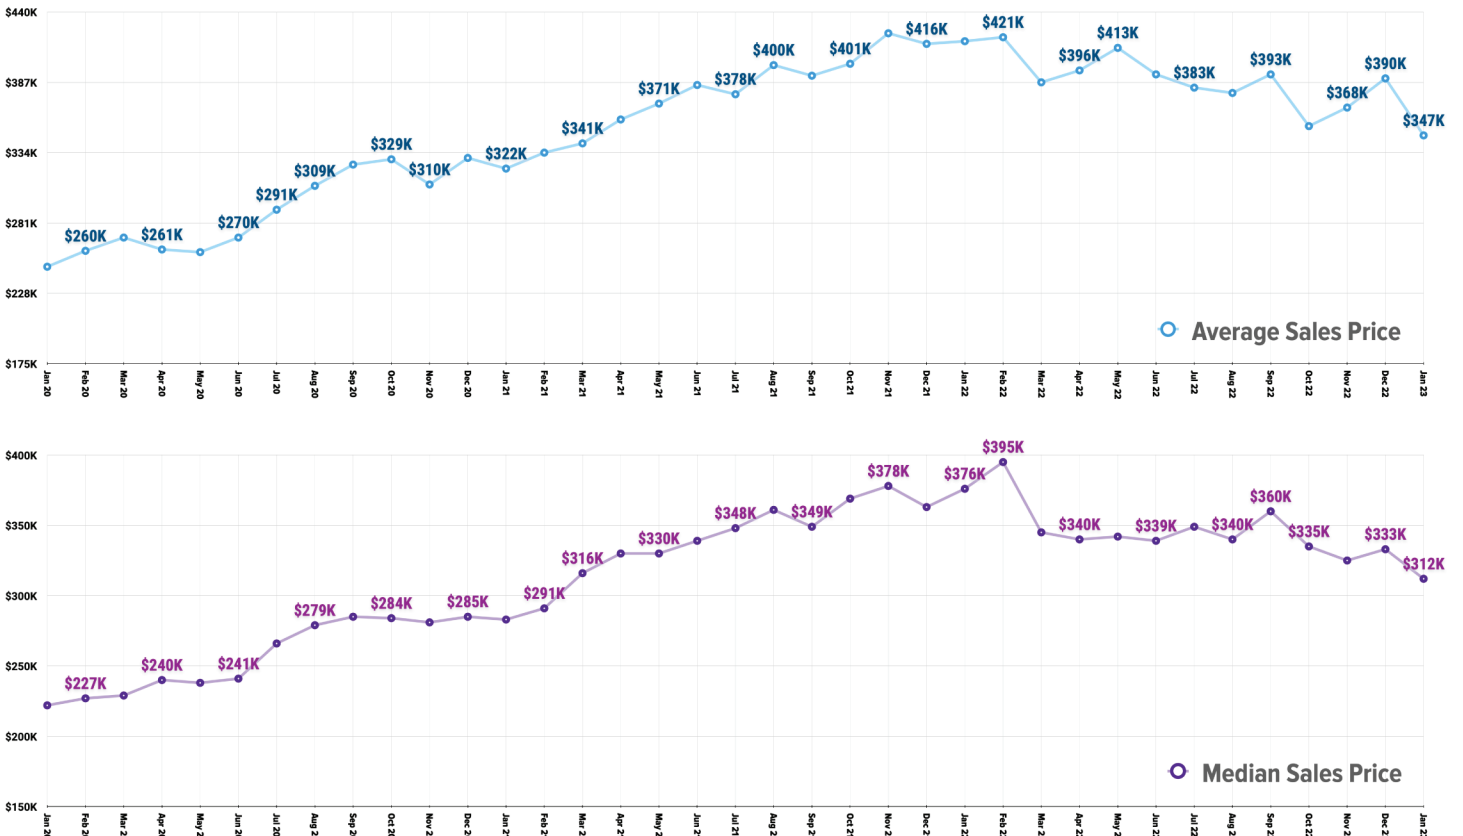

Pricing Breakdowns

Unit Sales Volume

Historical Pricing Data

Information provided by the Snake River Regional Multiple Listing Service. Pioneer Title Company offers no guarantees, expressed or implied, with regard to this data. This market snapshot and/or the underlying data should not be used as a substitute for legal, real estate, or other professional advice. The average is the arithmetic mean of a set of numbers. The median is a numeric value that separates the higher half of a set from the lower half.