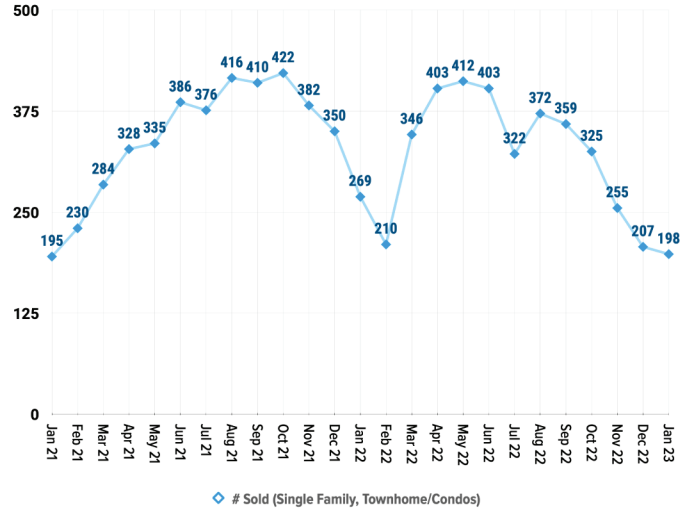

Pricing Breakdowns

Unit Sales Volume

Historical Pricing Data

Information provided by the Snake River Regional Multiple Listing Service. Pioneer Title Company offers no guarantees, expressed or implied, with regard to this data. This market snapshot and/or the underlying data should not be used as a substitute for legal, real estate, or other professional advice. The average is the arithmetic mean of a set of numbers. The median is a numeric value that separates the higher half of a set from the lower half.