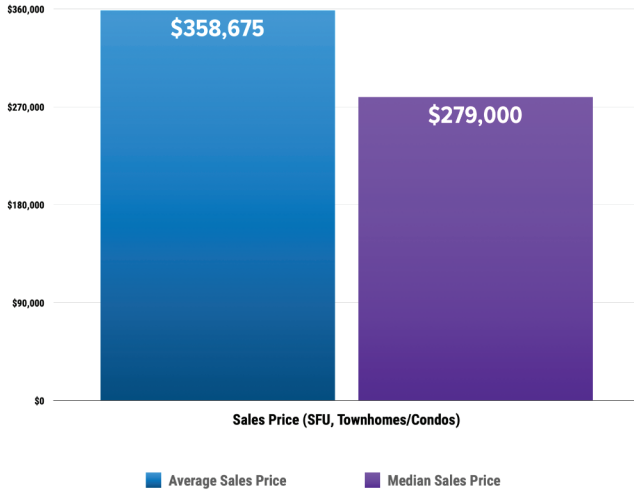

Pricing Breakdowns

Unit Sales Volume

Historical Pricing Data

Information provided by the Greater Pocatello Association of Realtors® monthly newsletter. Pioneer Title Company offers no guarantees, expressed or implied, with regard to this data. This market snapshot and/or the underlying data should not be used as a substitute for legal, real estate, or other professional advice. The average is the arithmetic mean of a set of numbers. The median is a numeric value that separates the higher half of a set from the lower half.