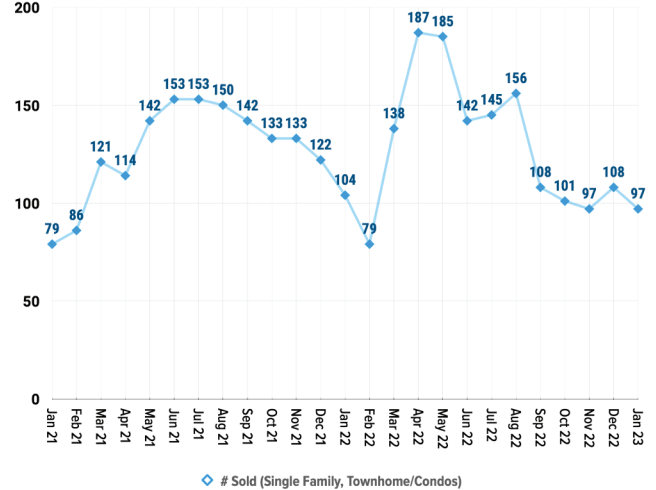

Pricing Breakdowns

Unit Sales Volume

Historical Pricing Data

Information provided by the Greater Pocatello Association of Realtors® monthly newsletter. Pioneer Title Company offers no guarantees, expressed or implied, with regard to this data. This market snapshot and/or the underlying data should not be used as a substitute for legal, real estate, or other professional advice. The average is the arithmetic mean of a set of numbers. The median is a numeric value that separates the higher half of a set from the lower half.