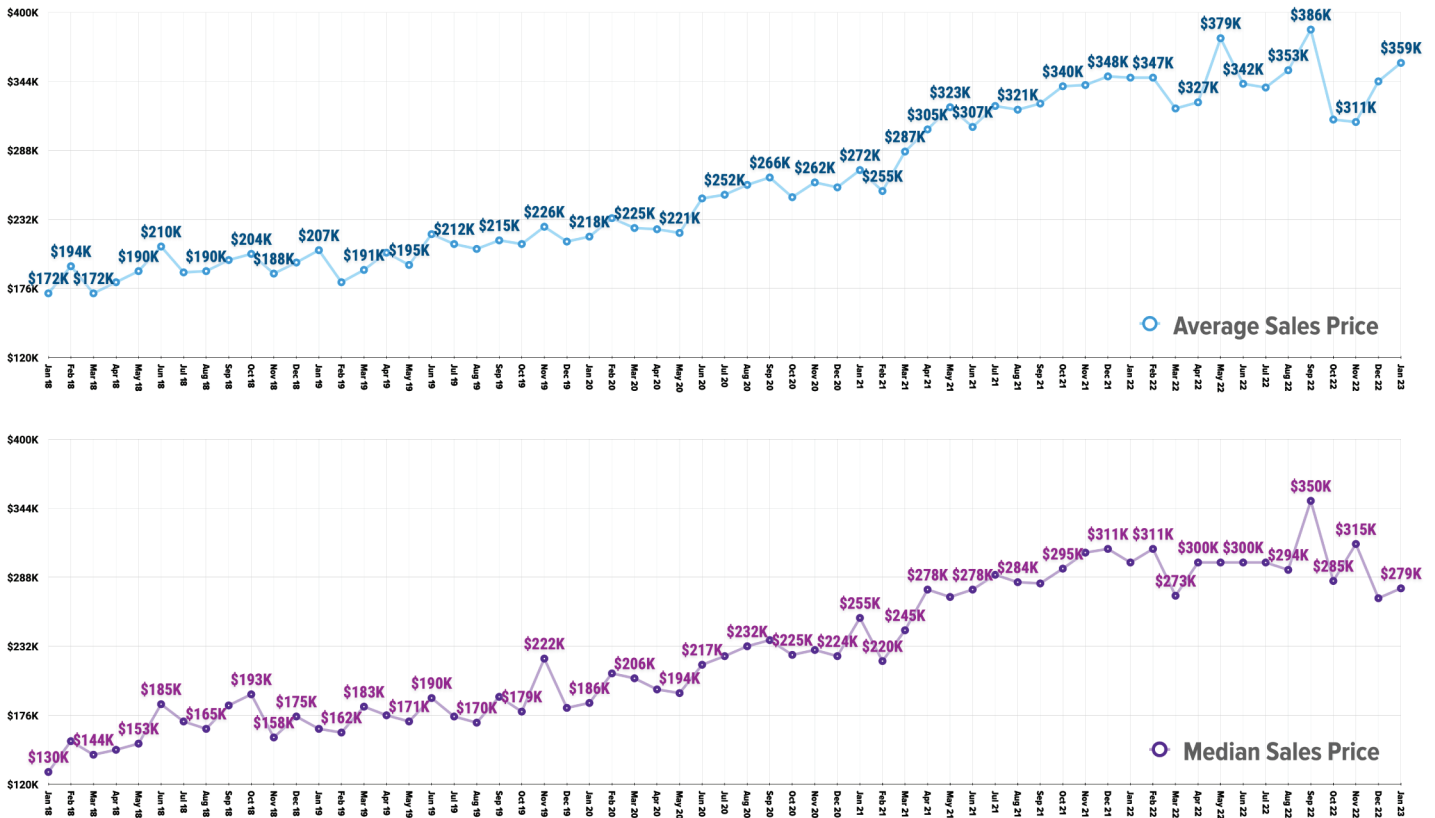

Pricing Breakdowns

Unit Sales Volume

Historical Pricing Data

Information provided by the Greater Pocatello Association of Realtors® monthly newsletter. Pioneer Title Company offers no guarantees, expressed or implied, with regard to this data. This market snapshot and/or the underlying data should not be used as a substitute for legal, real estate, or other professional advice. The average is the arithmetic mean of a set of numbers. The median is a numeric value that separates the higher half of a set from the lower half.