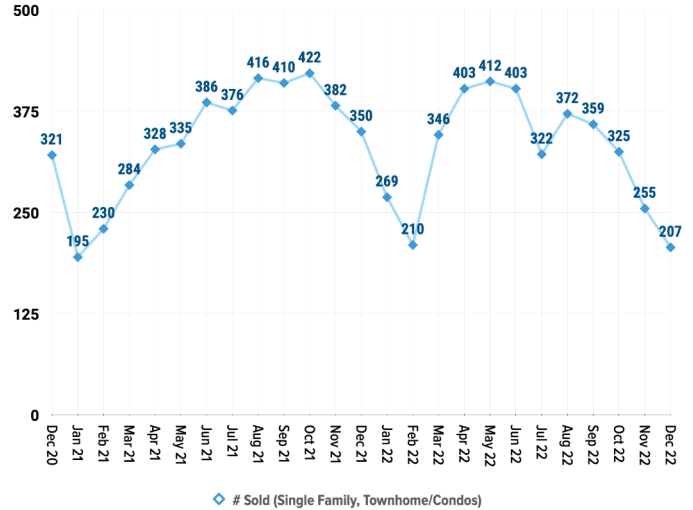

Pricing Breakdowns

Unit Sales Volume

Historical Pricing Data

Information provided by the Snake River Regional Multiple Listing Service. Pioneer Title Company offers no guarantees, expressed or implied, with regard to this data. This market snapshot and/or the underlying data should not be used as a substitute for legal, real estate, or other professional advice. The average is the arithmetic mean of a set of numbers. The median is a numeric value that separates the higher half of a set from the lower half.