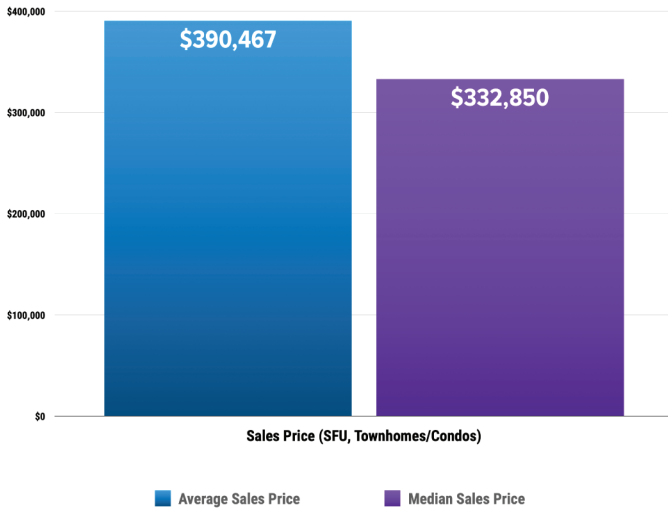

Pricing Breakdowns

Unit Sales Volume

Historical Pricing Data

Information provided by the Snake River Regional Multiple Listing Service. Pioneer Title Company offers no guarantees, expressed or implied, with regard to this data. This market snapshot and/or the underlying data should not be used as a substitute for legal, real estate, or other professional advice. The average is the arithmetic mean of a set of numbers. The median is a numeric value that separates the higher half of a set from the lower half.