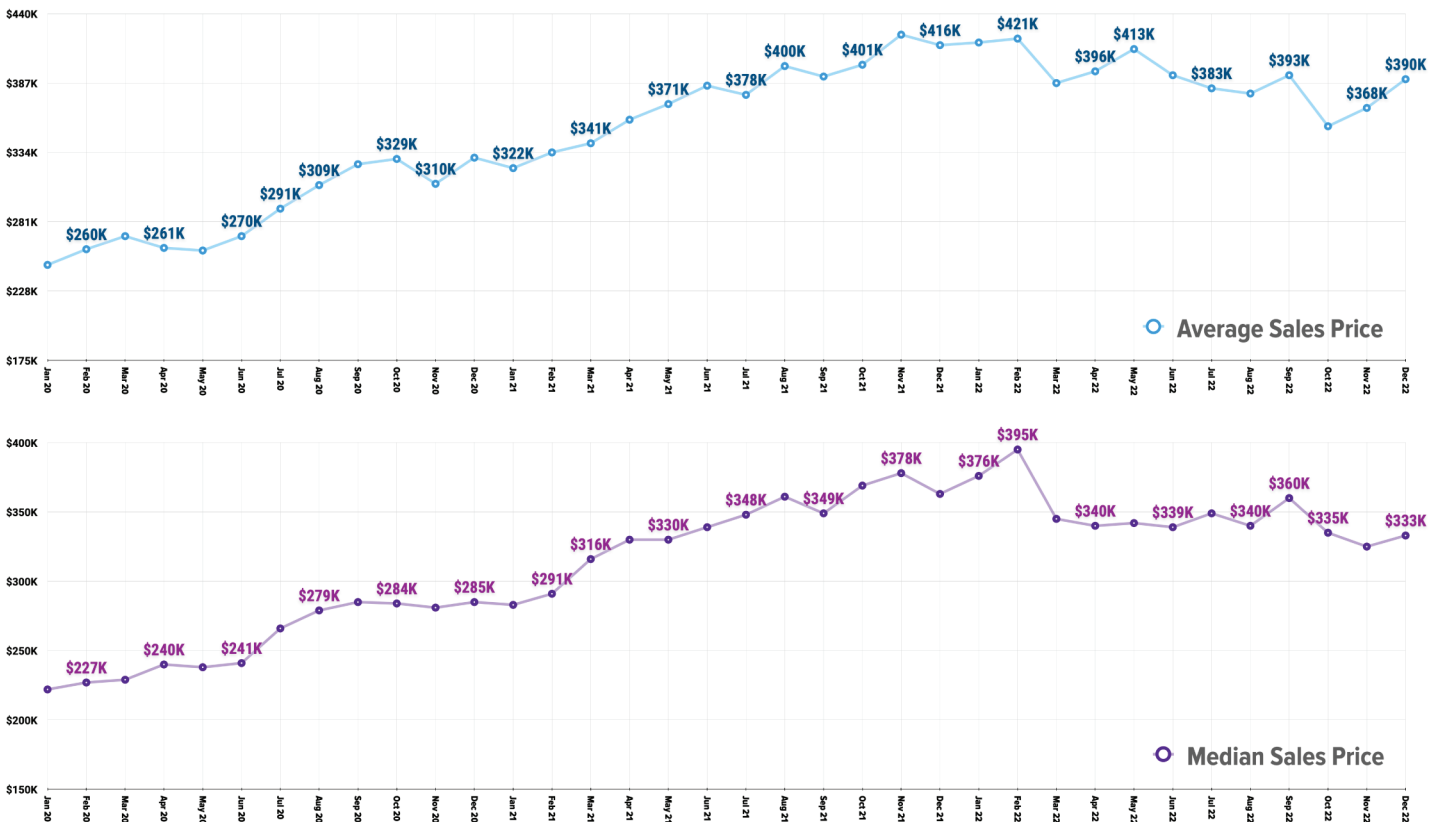

Pricing Breakdowns

Unit Sales Volume

Historical Pricing Data

Information provided by the Snake River Regional Multiple Listing Service. Pioneer Title Company offers no guarantees, expressed or implied, with regard to this data. This market snapshot and/or the underlying data should not be used as a substitute for legal, real estate, or other professional advice. The average is the arithmetic mean of a set of numbers. The median is a numeric value that separates the higher half of a set from the lower half.