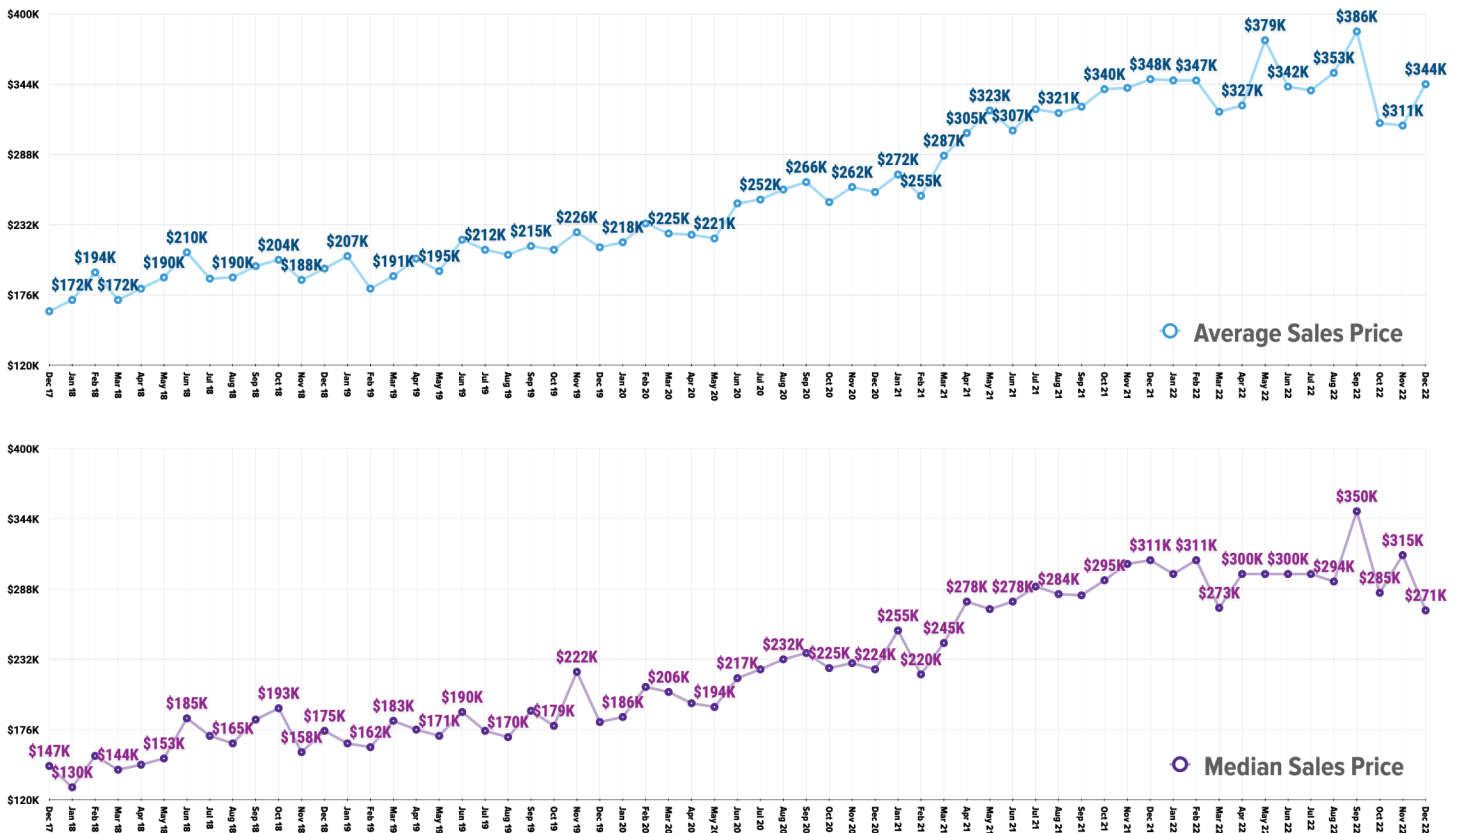

Pricing Breakdowns

Unit Sales Volume

Historical Pricing Data

Information provided by the Greater Pocatello Association of Realtors® monthly newsletter. Pioneer Title Company offers no guarantees, expressed or implied, with regard to this data. This market snapshot and/or the underlying data should not be used as a substitute for legal, real estate, or other professional advice. The average is the arithmetic mean of a set of numbers. The median is a numeric value that separates the higher half of a set from the lower half.