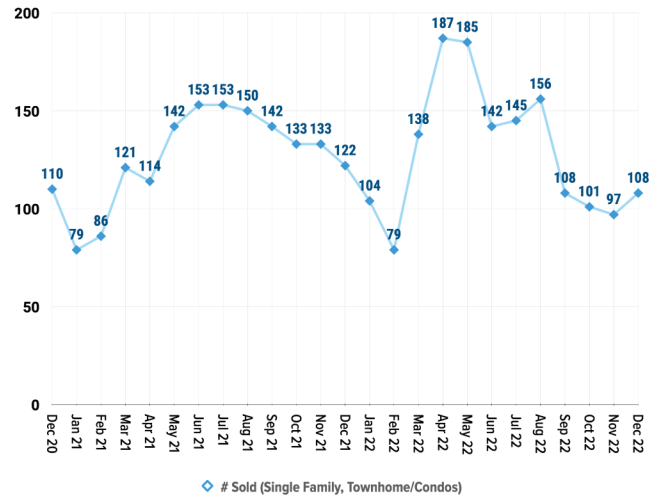

Pricing Breakdowns

Unit Sales Volume

Historical Pricing Data

Information provided by the Greater Pocatello Association of Realtors® monthly newsletter. Pioneer Title Company offers no guarantees, expressed or implied, with regard to this data. This market snapshot and/or the underlying data should not be used as a substitute for legal, real estate, or other professional advice. The average is the arithmetic mean of a set of numbers. The median is a numeric value that separates the higher half of a set from the lower half.