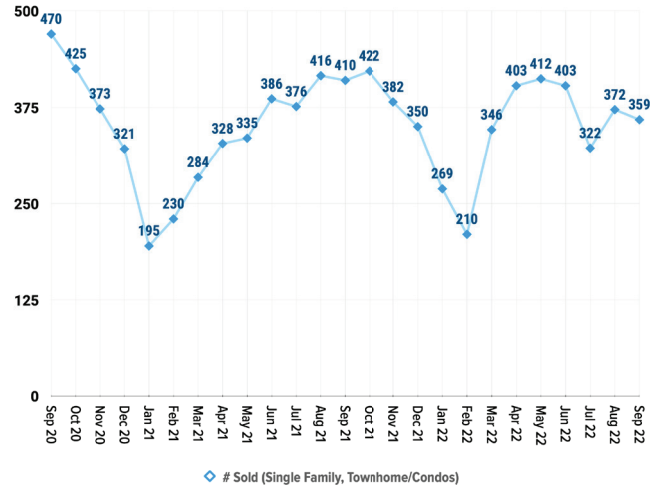

### Pricing Breakdowns

### Unit Sales Volume

### Historical Pricing Data

Information provided by the Snake River Regional Multiple Listing Service. Pioneer Title Company offers no guarantees, expressed or implied, with regard to this data. This market snapshot and/or the underlying data should not be used as a substitute for legal, real estate, or other professional advice. The average is the arithmetic mean of a set of numbers. The median is a numeric value that separates the higher half of a set from the lower half.