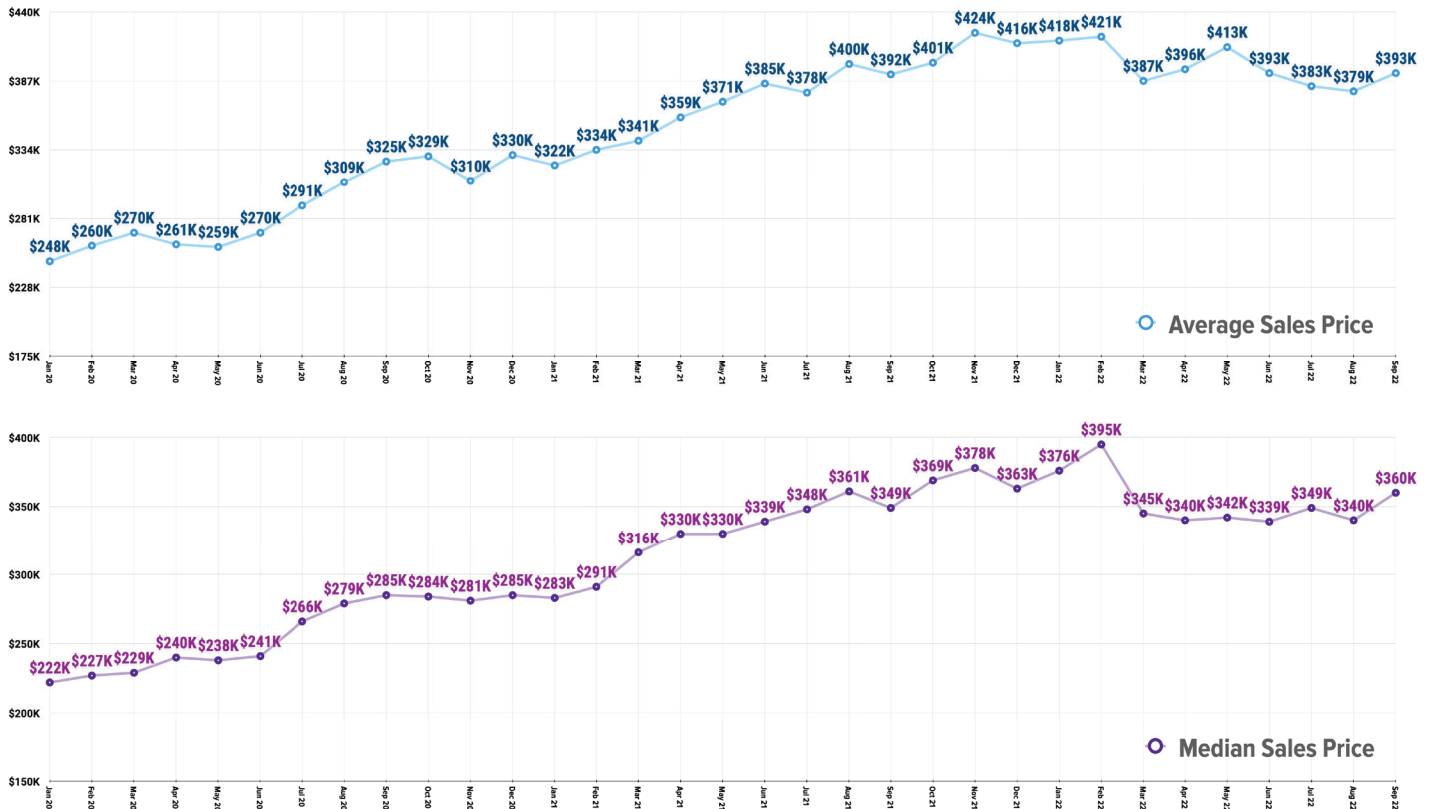

### Pricing Breakdowns

### Unit Sales Volume

### Historical Pricing Data

Information provided by the Snake River Regional Multiple Listing Service. Pioneer Title Company offers no guarantees, expressed or implied, with regard to this data. This market snapshot and/or the underlying data should not be used as a substitute for legal, real estate, or other professional advice. The average is the arithmetic mean of a set of numbers. The median is a numeric value that separates the higher half of a set from the lower half.