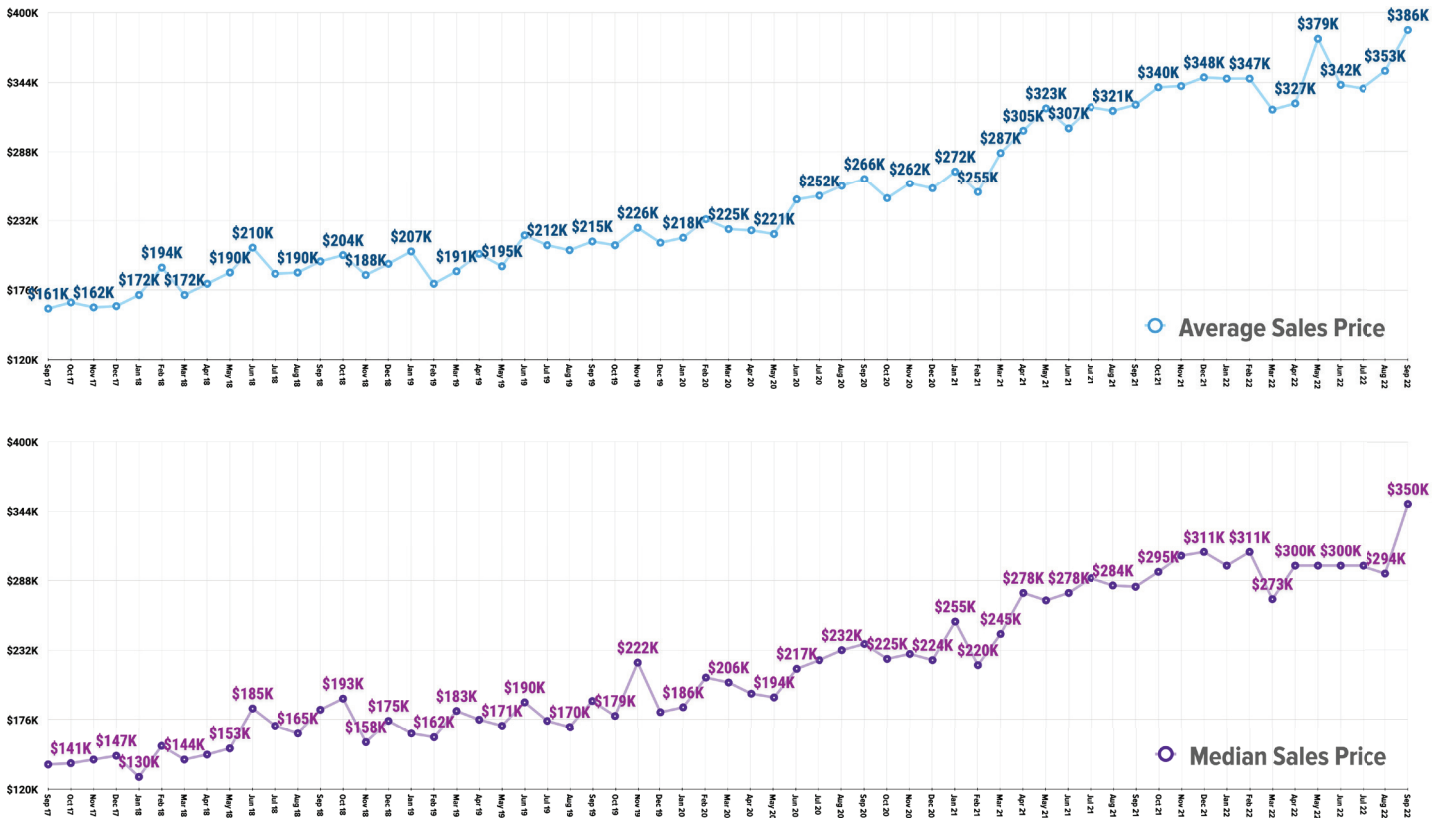

Pricing Breakdowns

Unit Sales Volume

Historical Pricing Data

Information provided by the Greater Pocatello Association of Realtors® monthly newsletter. Pioneer Title Company offers no guarantees, expressed or implied, with regard to this data. This market snapshot and/or the underlying data should not be used as a substitute for legal, real estate, or other professional advice. The average is the arithmetic mean of a set of numbers. The median is a numeric value that separates the higher half of a set from the lower half.