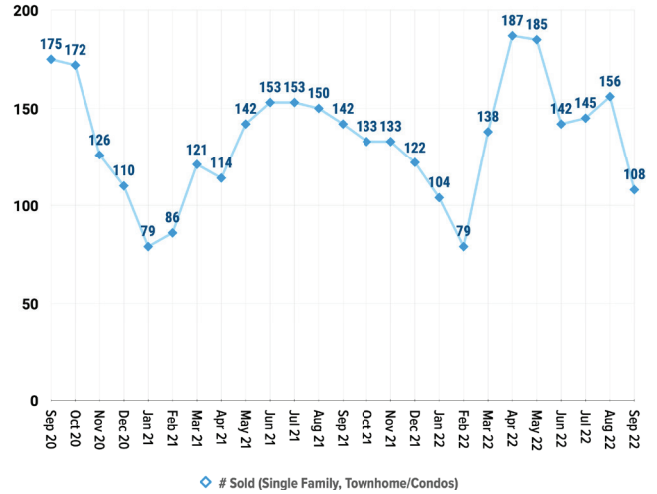

Pricing Breakdowns

Unit Sales Volume

Historical Pricing Data

Information provided by the Greater Pocatello Association of Realtors® monthly newsletter. Pioneer Title Company offers no guarantees, expressed or implied, with regard to this data. This market snapshot and/or the underlying data should not be used as a substitute for legal, real estate, or other professional advice. The average is the arithmetic mean of a set of numbers. The median is a numeric value that separates the higher half of a set from the lower half.