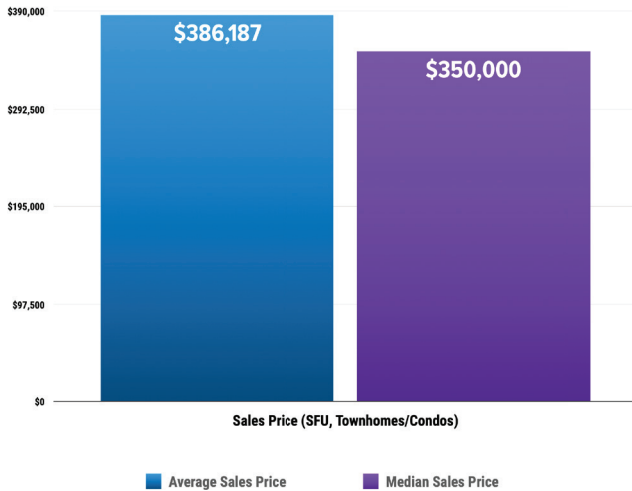

Pricing Breakdowns

Unit Sales Volume

Historical Pricing Data

Information provided by the Greater Pocatello Association of Realtors® monthly newsletter. Pioneer Title Company offers no guarantees, expressed or implied, with regard to this data. This market snapshot and/or the underlying data should not be used as a substitute for legal, real estate, or other professional advice. The average is the arithmetic mean of a set of numbers. The median is a numeric value that separates the higher half of a set from the lower half.