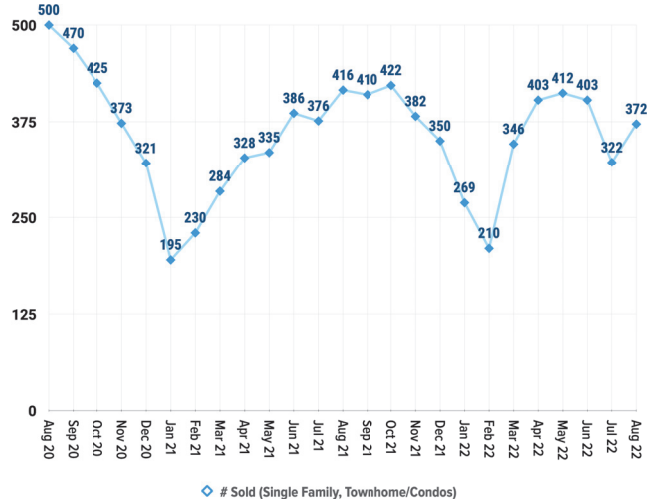

Pricing Breakdowns

Unit Sales Volume

Historical Pricing Data

Information provided by the Snake River Regional Multiple Listing Service. Pioneer Title Company offers no guarantees, expressed or implied, with regard to this data. This market snapshot and/or the underlying data should not be used as a substitute for legal, real estate, or other professional advice. The average is the arithmetic mean of a set of numbers. The median is a numeric value that separates the higher half of a set from the lower half.