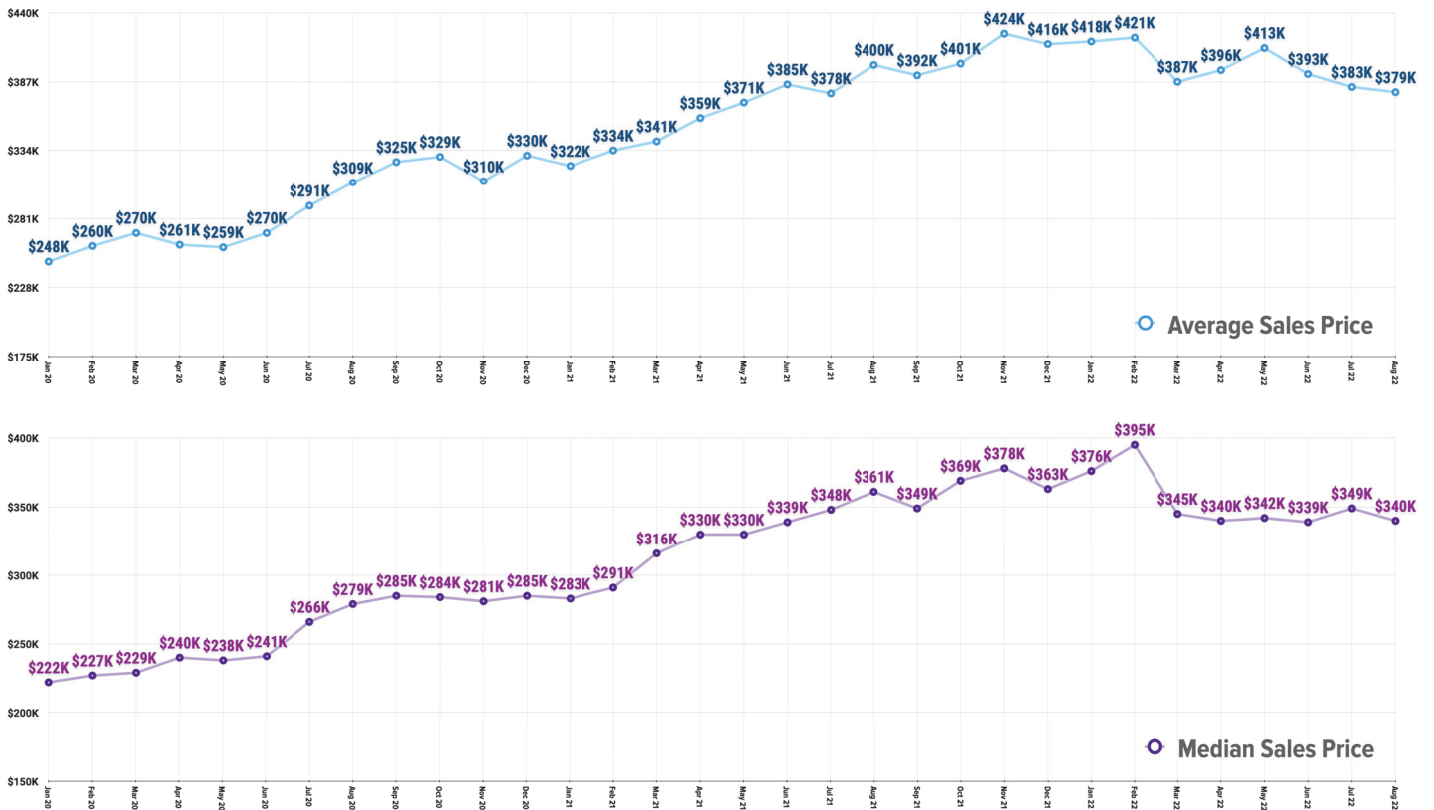

Pricing Breakdowns

Unit Sales Volume

Historical Pricing Data

Information provided by the Snake River Regional Multiple Listing Service. Pioneer Title Company offers no guarantees, expressed or implied, with regard to this data. This market snapshot and/or the underlying data should not be used as a substitute for legal, real estate, or other professional advice. The average is the arithmetic mean of a set of numbers. The median is a numeric value that separates the higher half of a set from the lower half.