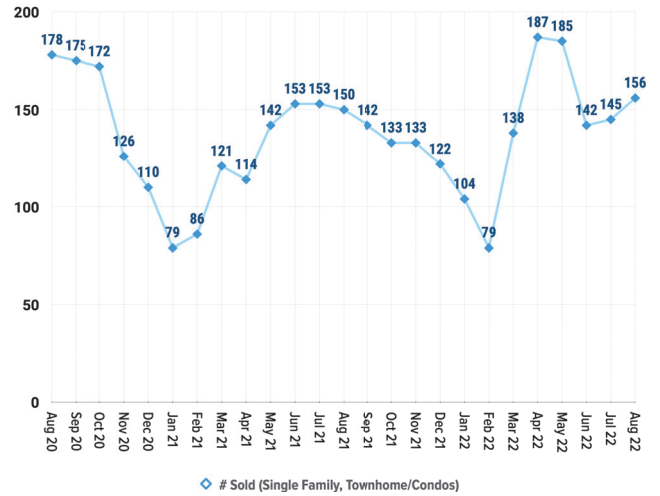

Pricing Breakdowns

Unit Sales Volume

Historical Pricing Data

Information provided by the Greater Pocatello Association of Realtors® monthly newsletter. Pioneer Title Company offers no guarantees, expressed or implied, with regard to this data. This market snapshot and/or the underlying data should not be used as a substitute for legal, real estate, or other professional advice. The average is the arithmetic mean of a set of numbers. The median is a numeric value that separates the higher half of a set from the lower half.