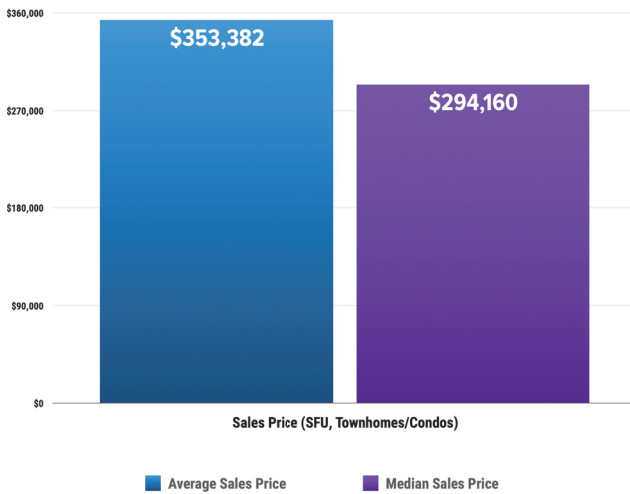

Pricing Breakdowns

Unit Sales Volume

Historical Pricing Data

Information provided by the Greater Pocatello Association of Realtors® monthly newsletter. Pioneer Title Company offers no guarantees, expressed or implied, with regard to this data. This market snapshot and/or the underlying data should not be used as a substitute for legal, real estate, or other professional advice. The average is the arithmetic mean of a set of numbers. The median is a numeric value that separates the higher half of a set from the lower half.