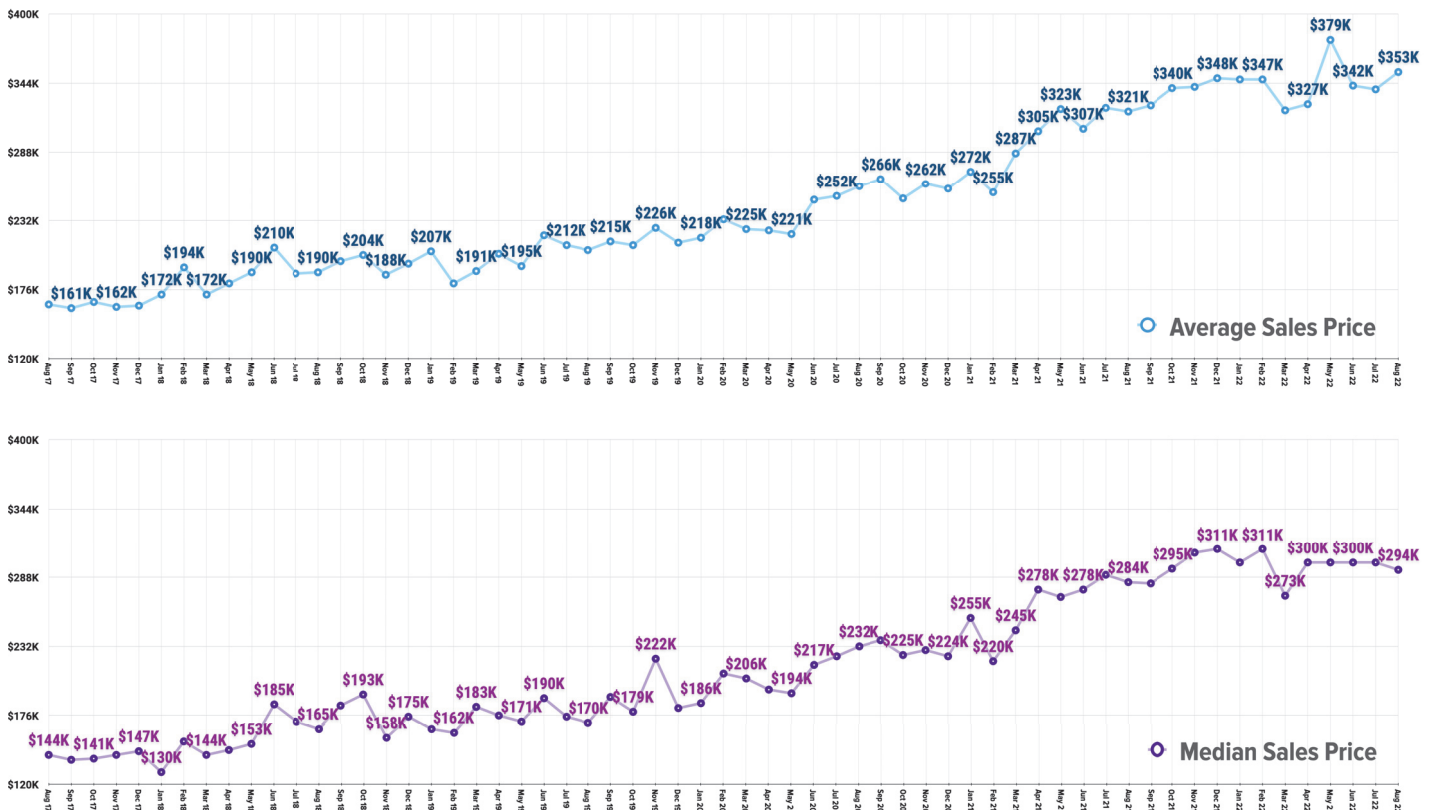

Pricing Breakdowns

Unit Sales Volume

Historical Pricing Data

Information provided by the Greater Pocatello Association of Realtors® monthly newsletter. Pioneer Title Company offers no guarantees, expressed or implied, with regard to this data. This market snapshot and/or the underlying data should not be used as a substitute for legal, real estate, or other professional advice. The average is the arithmetic mean of a set of numbers. The median is a numeric value that separates the higher half of a set from the lower half.