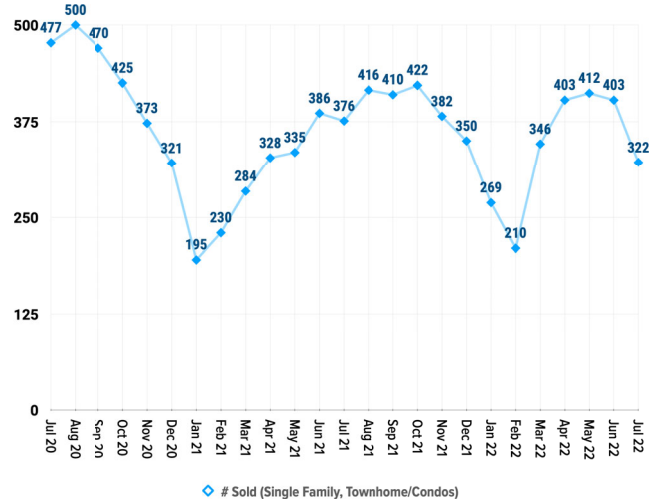

Pricing Breakdowns

Unit Sales Volume

Historical Pricing Data

Information provided by the Snake River Regional Multiple Listing Service. Pioneer Title Company offers no guarantees, expressed or implied, with regard to this data. This market snapshot and/or the underlying data should not be used as a substitute for legal, real estate, or other professional advice. The average is the arithmetic mean of a set of numbers. The median is a numeric value that separates the higher half of a set from the lower half.