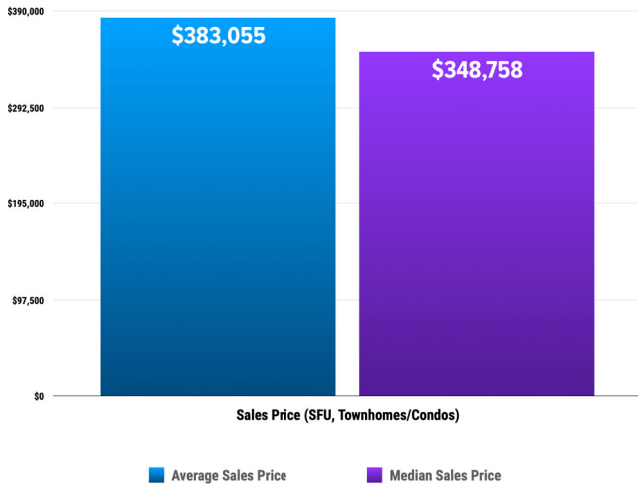

Pricing Breakdowns

Unit Sales Volume

Historical Pricing Data

Information provided by the Snake River Regional Multiple Listing Service. Pioneer Title Company offers no guarantees, expressed or implied, with regard to this data. This market snapshot and/or the underlying data should not be used as a substitute for legal, real estate, or other professional advice. The average is the arithmetic mean of a set of numbers. The median is a numeric value that separates the higher half of a set from the lower half.