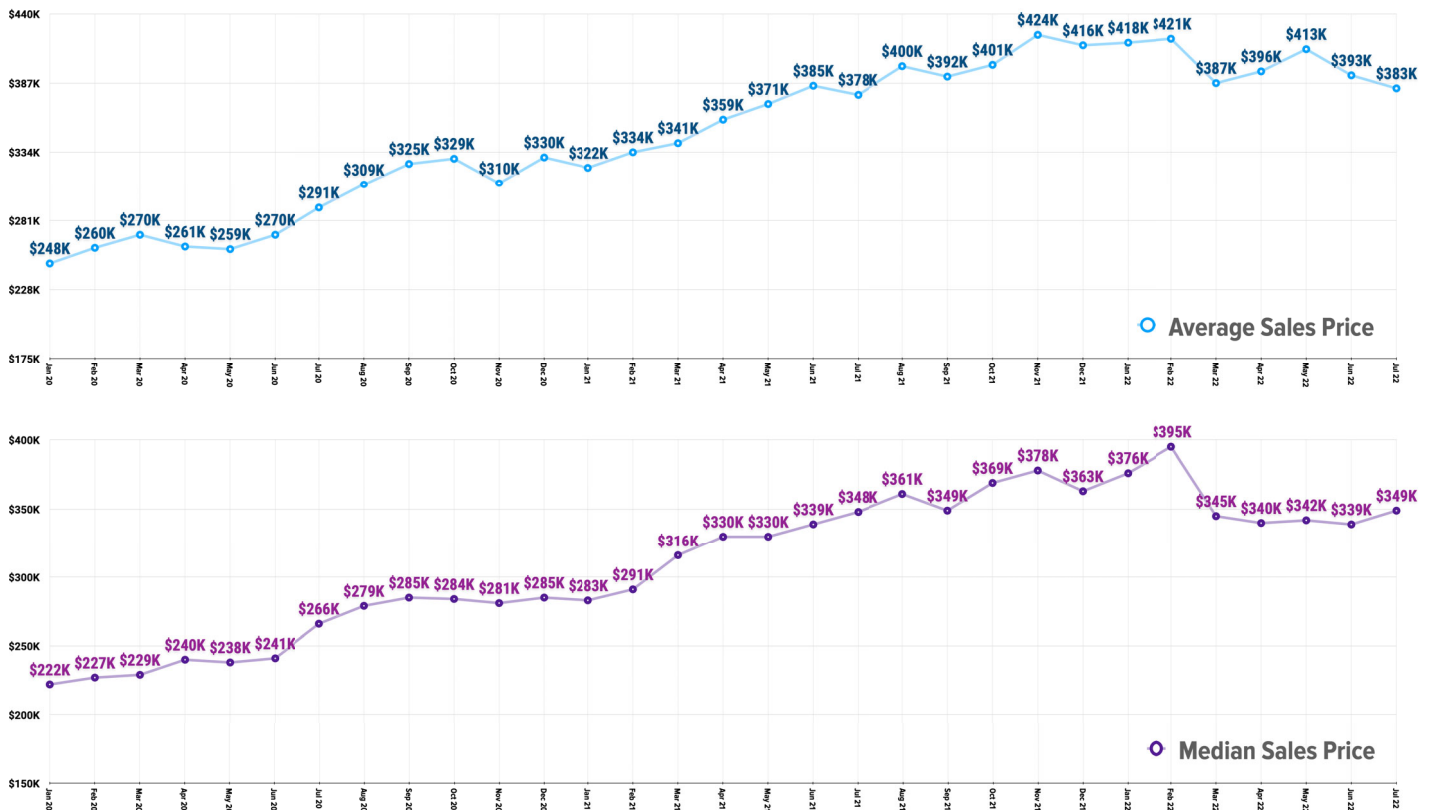

Pricing Breakdowns

Unit Sales Volume

Historical Pricing Data

Information provided by the Snake River Regional Multiple Listing Service. Pioneer Title Company offers no guarantees, expressed or implied, with regard to this data. This market snapshot and/or the underlying data should not be used as a substitute for legal, real estate, or other professional advice. The average is the arithmetic mean of a set of numbers. The median is a numeric value that separates the higher half of a set from the lower half.