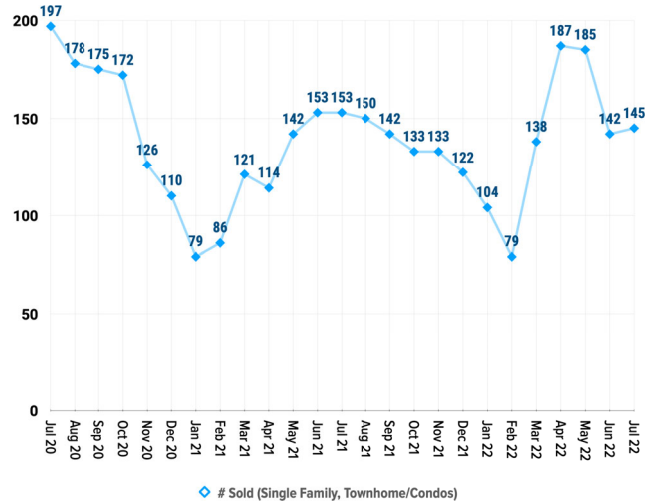

### Pricing Breakdowns

### Unit Sales Volume

### Historical Pricing Data

Information provided by the Greater Pocatello Association of Realtors® monthly newsletter. Pioneer Title Company offers no guarantees, expressed or implied, with regard to this data. This market snapshot and/or the underlying data should not be used as a substitute for legal, real estate, or other professional advice. The average is the arithmetic mean of a set of numbers. The median is a numeric value that separates the higher half of a set from the lower half.