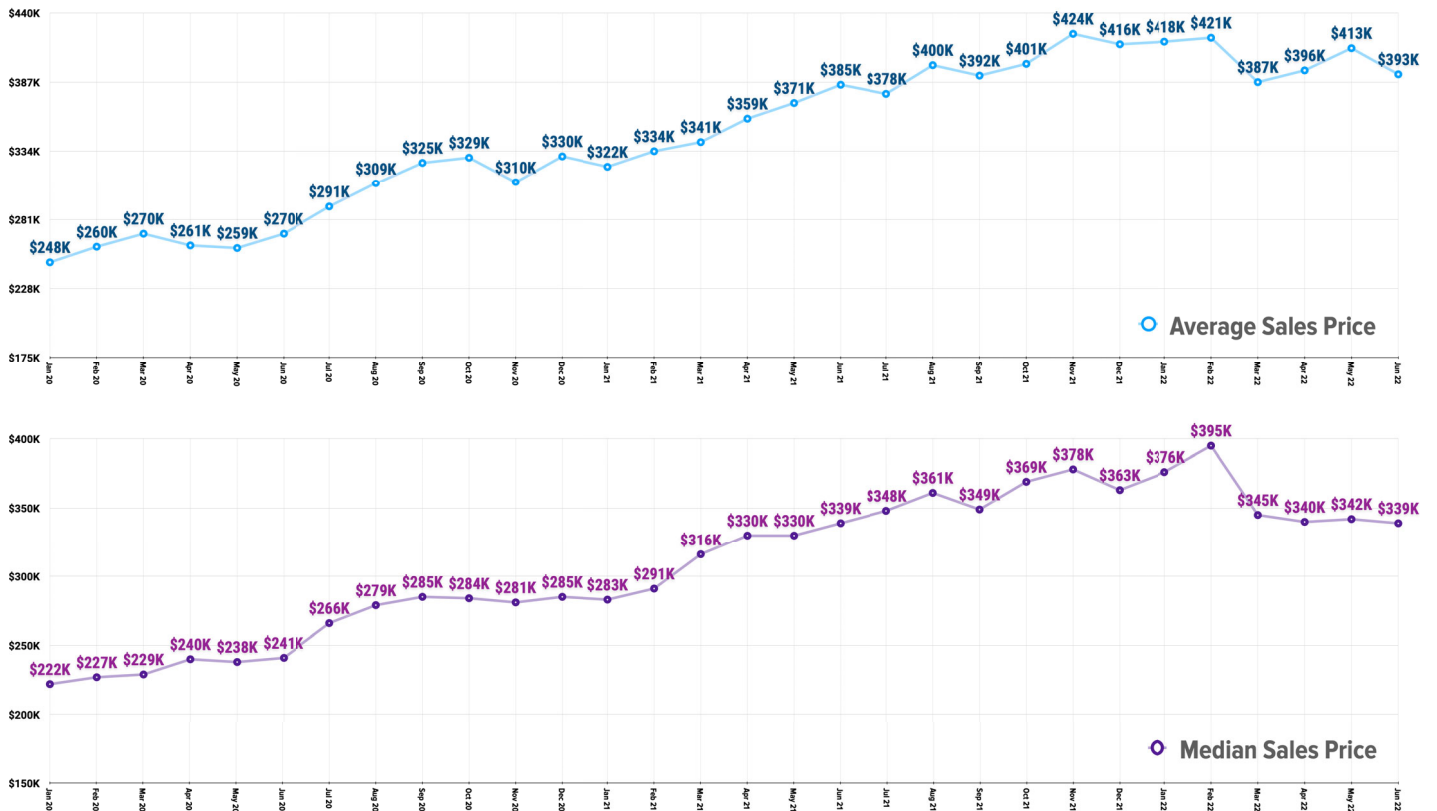

### Pricing Breakdowns

### Unit Sales Volume

### Historical Pricing Data

Information provided by the Snake River Regional Multiple Listing Service. Pioneer Title Company offers no guarantees, expressed or implied, with regard to this data. This market snapshot and/or the underlying data should not be used as a substitute for legal, real estate, or other professional advice. The average is the arithmetic mean of a set of numbers. The median is a numeric value that separates the higher half of a set from the lower half.