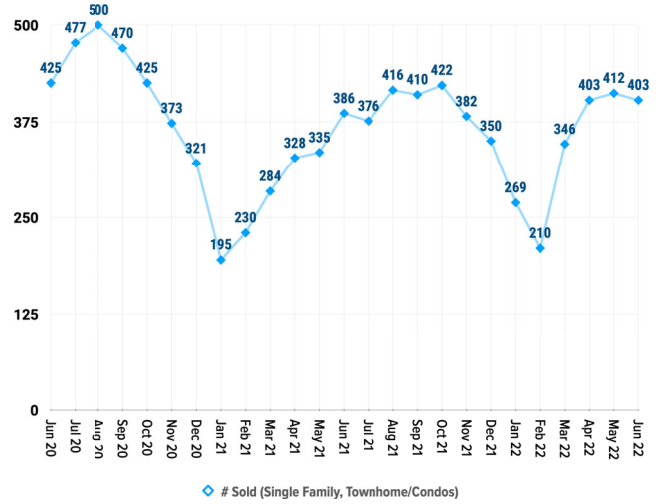

### Pricing Breakdowns

### Unit Sales Volume

### Historical Pricing Data

Information provided by the Snake River Regional Multiple Listing Service. Pioneer Title Company offers no guarantees, expressed or implied, with regard to this data. This market snapshot and/or the underlying data should not be used as a substitute for legal, real estate, or other professional advice. The average is the arithmetic mean of a set of numbers. The median is a numeric value that separates the higher half of a set from the lower half.