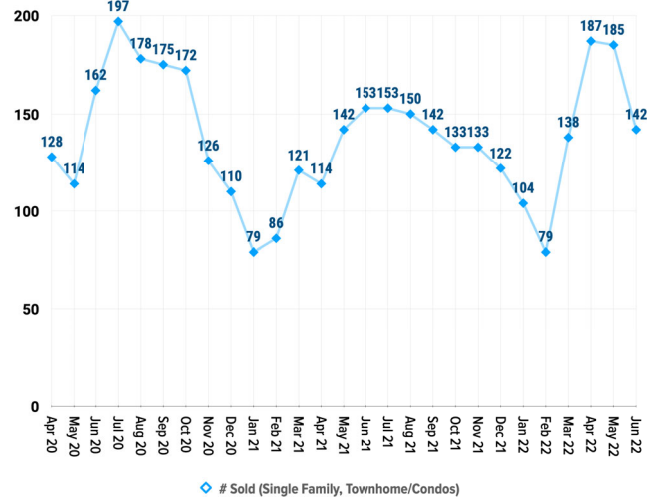

### Pricing Breakdowns

### Unit Sales Volume

### Historical Pricing Data

Information provided by the Greater Pocatello Association of Realtors® monthly newsletter. Pioneer Title Company offers no guarantees, expressed or implied, with regard to this data. This market snapshot and/or the underlying data should not be used as a substitute for legal, real estate, or other professional advice. The average is the arithmetic mean of a set of numbers. The median is a numeric value that separates the higher half of a set from the lower half.