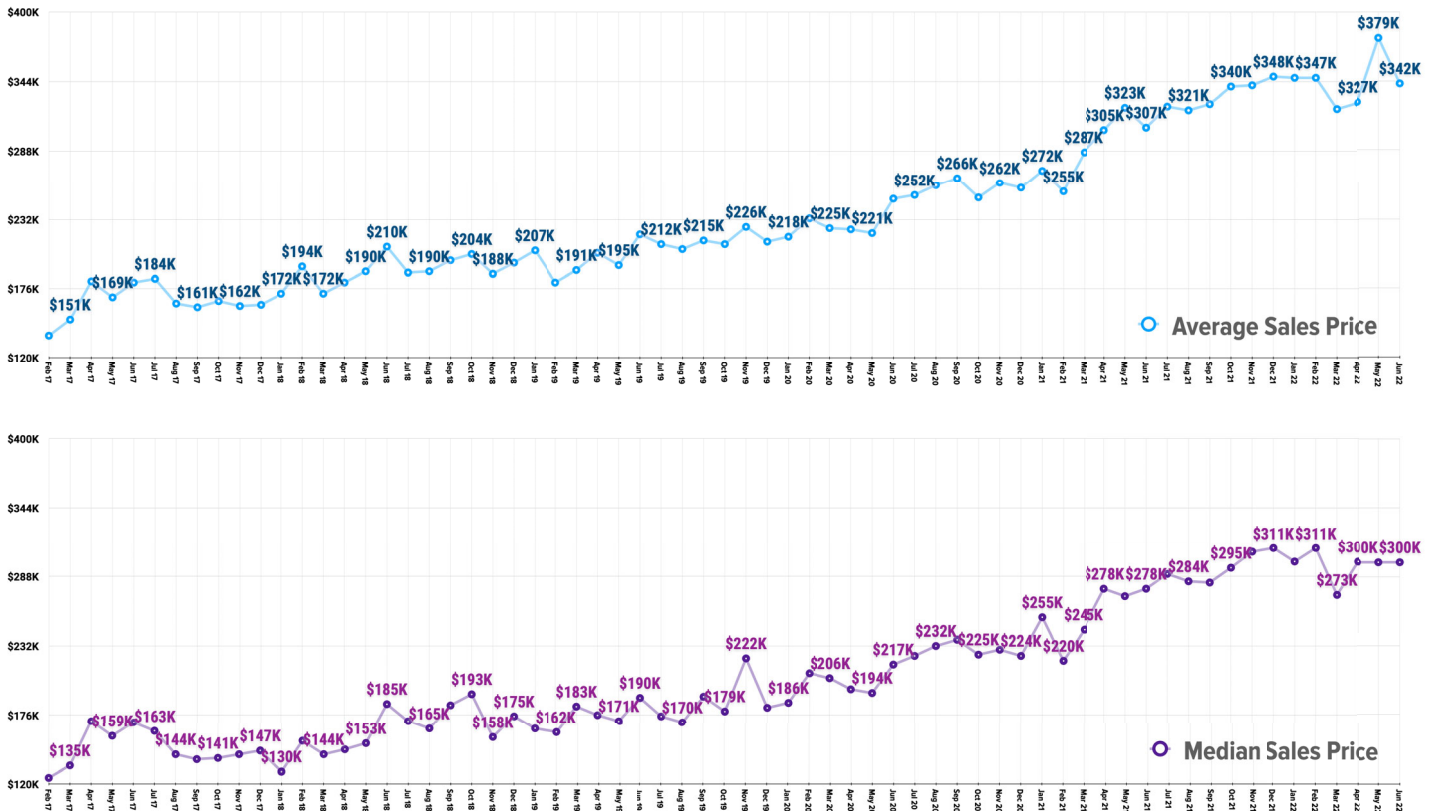

### Pricing Breakdowns

### Unit Sales Volume

### Historical Pricing Data

Information provided by the Greater Pocatello Association of Realtors® monthly newsletter. Pioneer Title Company offers no guarantees, expressed or implied, with regard to this data. This market snapshot and/or the underlying data should not be used as a substitute for legal, real estate, or other professional advice. The average is the arithmetic mean of a set of numbers. The median is a numeric value that separates the higher half of a set from the lower half.