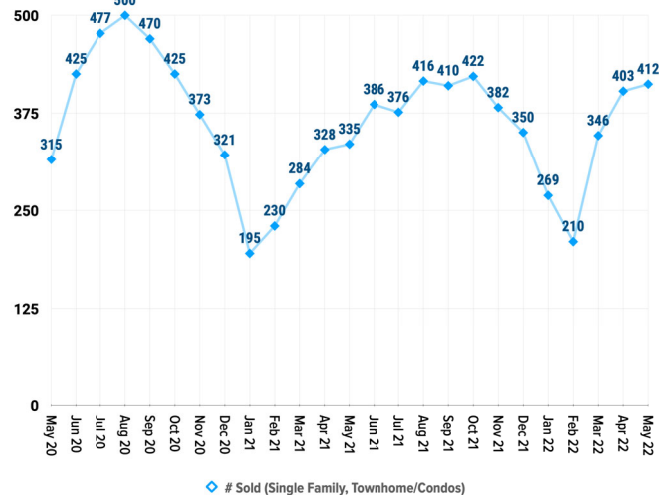

### Pricing Breakdowns

### Unit Sales Volume

### Historical Pricing Data

Information provided by the Snake River Regional Multiple Listing Service. Pioneer Title Company offers no guarantees, expressed or implied, with regard to this data. This market snapshot and/or the underlying data should not be used as a substitute for legal, real estate, or other professional advice. The average is the arithmetic mean of a set of numbers. The median is a numeric value that separates the higher half of a set from the lower half.