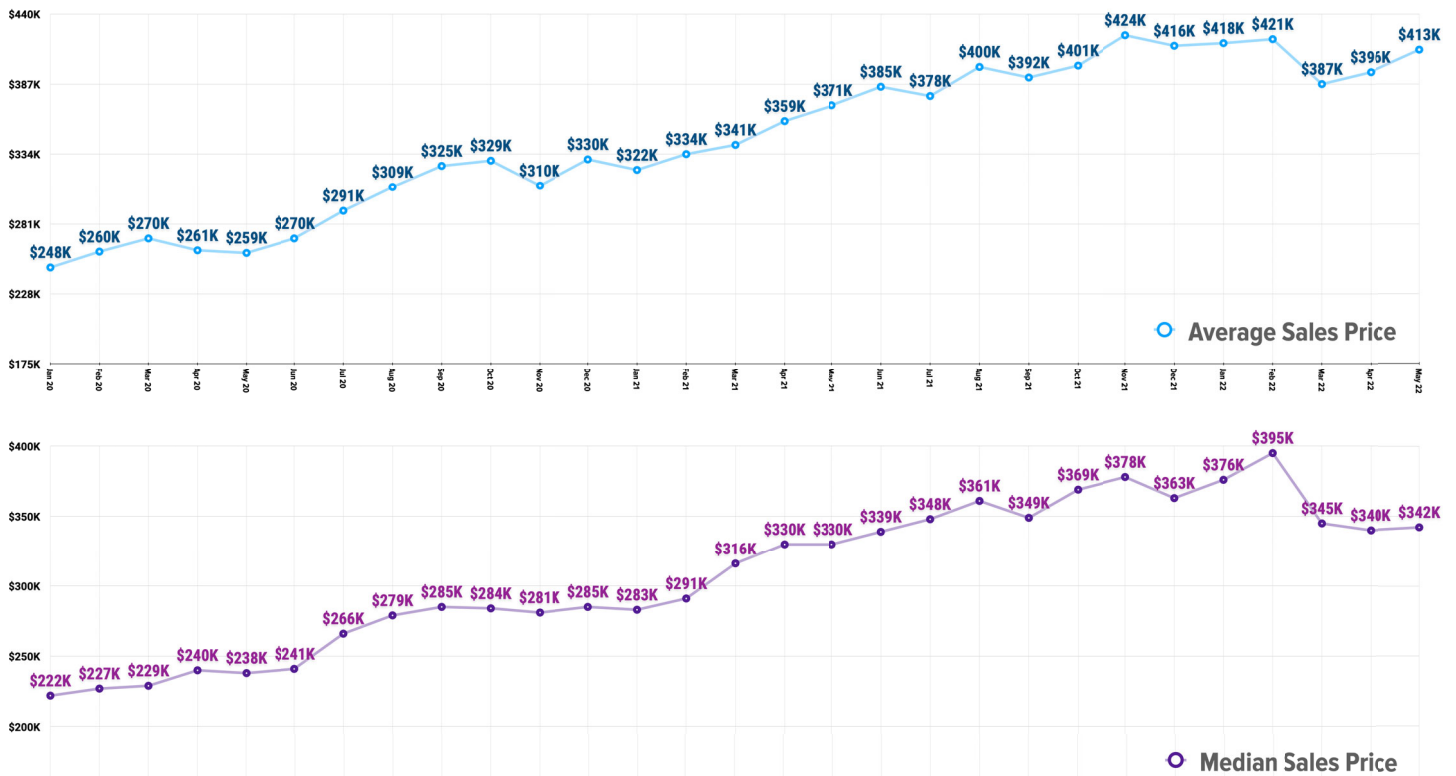

### Pricing Breakdowns

### Unit Sales Volume

### Historical Pricing Data

Information provided by the Snake River Regional Multiple Listing Service. Pioneer Title Company offers no guarantees, expressed or implied, with regard to this data. This market snapshot and/or the underlying data should not be used as a substitute for legal, real estate, or other professional advice. The average is the arithmetic mean of a set of numbers. The median is a numeric value that separates the higher half of a set from the lower half.