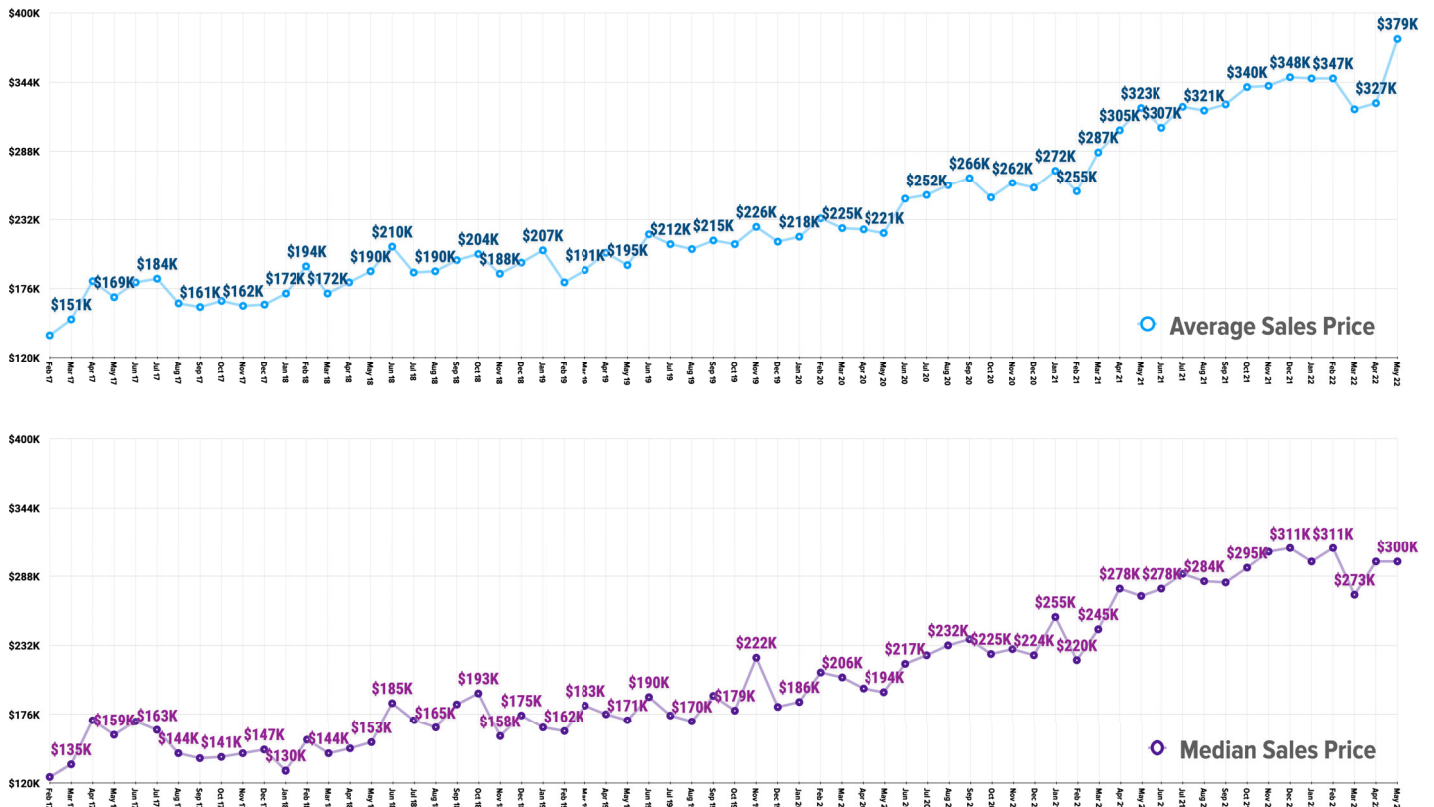

Pricing Breakdowns

Unit Sales Volume

Historical Pricing Data

Information provided by the Greater Pocatello Association of Realtors® monthly newsletter. Pioneer Title Company offers no guarantees, expressed or implied, with regard to this data. This market snapshot and/or the underlying data should not be used as a substitute for legal, real estate, or other professional advice. The average is the arithmetic mean of a set of numbers. The median is a numeric value that separates the higher half of a set from the lower half.