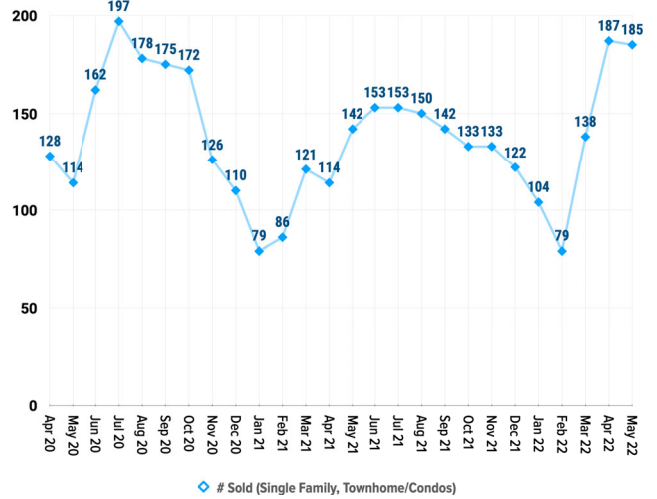

Pricing Breakdowns

Unit Sales Volume

Historical Pricing Data

Information provided by the Greater Pocatello Association of Realtors® monthly newsletter. Pioneer Title Company offers no guarantees, expressed or implied, with regard to this data. This market snapshot and/or the underlying data should not be used as a substitute for legal, real estate, or other professional advice. The average is the arithmetic mean of a set of numbers. The median is a numeric value that separates the higher half of a set from the lower half.