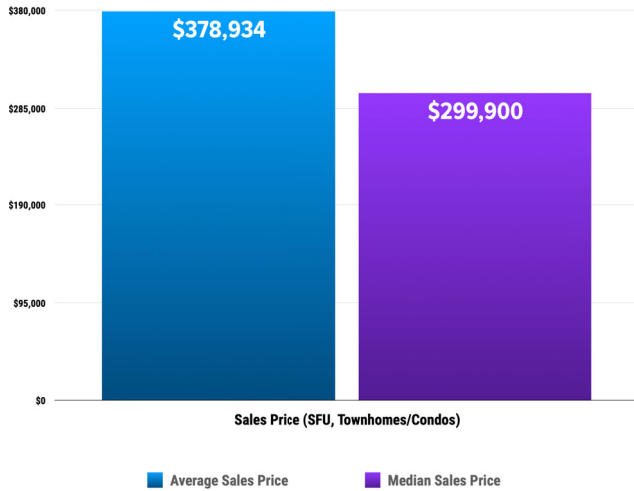

Pricing Breakdowns

Unit Sales Volume

Historical Pricing Data

Information provided by the Greater Pocatello Association of Realtors® monthly newsletter. Pioneer Title Company offers no guarantees, expressed or implied, with regard to this data. This market snapshot and/or the underlying data should not be used as a substitute for legal, real estate, or other professional advice. The average is the arithmetic mean of a set of numbers. The median is a numeric value that separates the higher half of a set from the lower half.