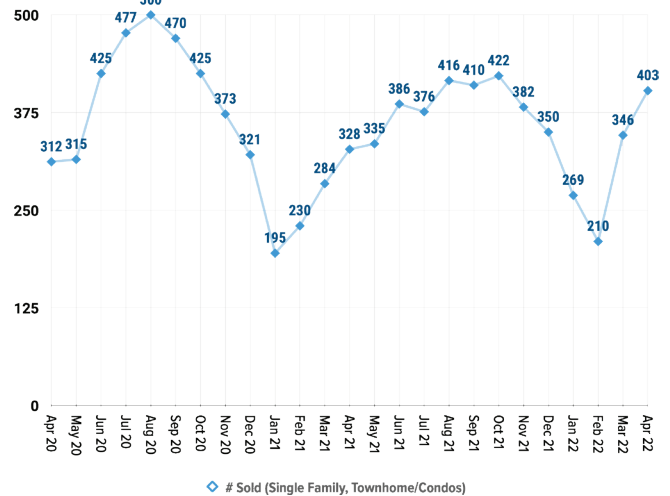

Pricing Breakdowns

Unit Sales Volume

Historical Pricing Data

Information provided by the Snake River Regional Multiple Listing Service. Pioneer Title Company offers no guarantees, expressed or implied, with regard to this data. This market snapshot and/or the underlying data should not be used as a substitute for legal, real estate, or other professional advice. The average is the arithmetic mean of a set of numbers. The median is a numeric value that separates the higher half of a set from the lower half.