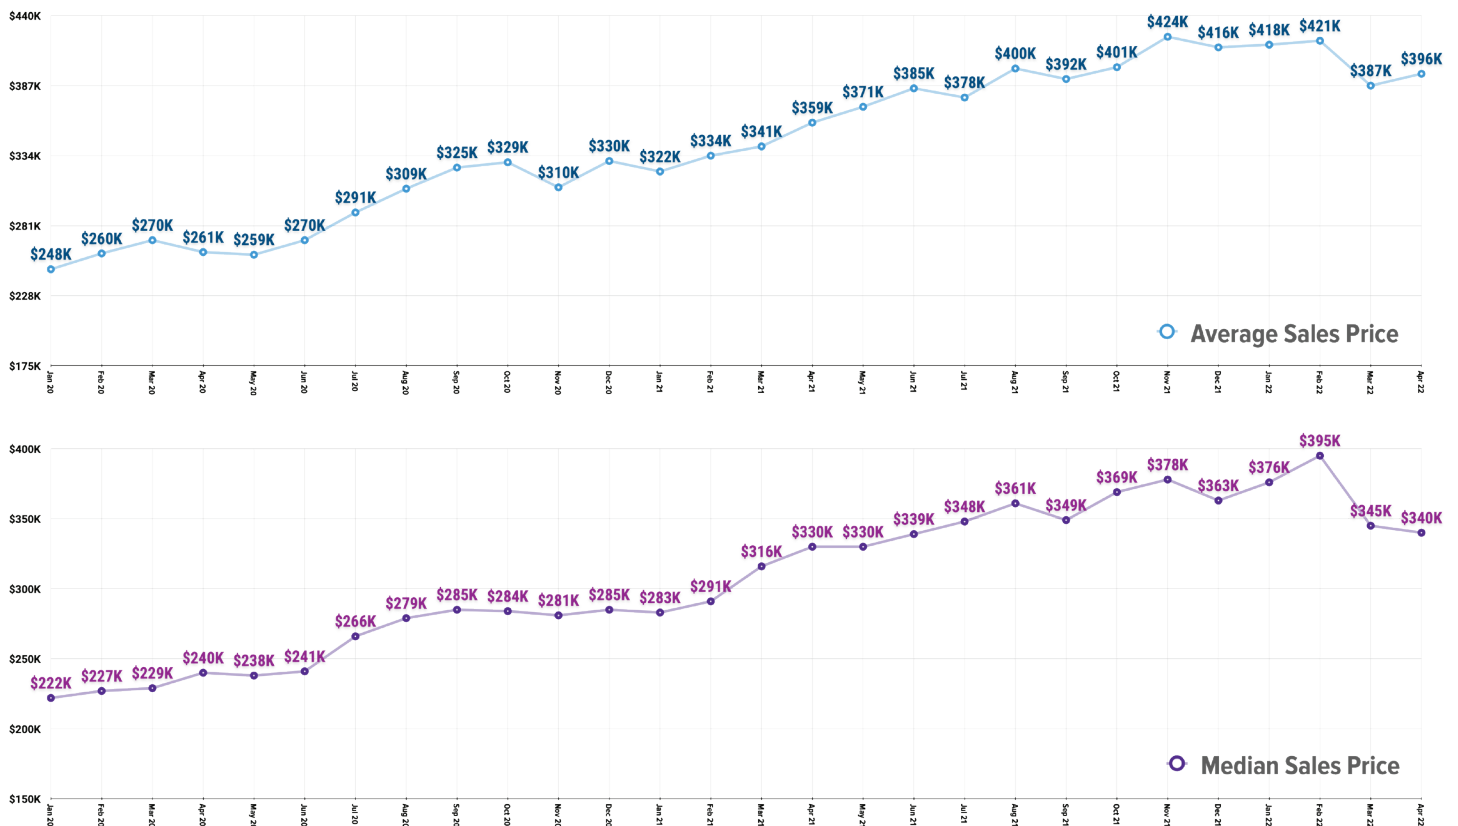

Pricing Breakdowns

Unit Sales Volume

Historical Pricing Data

Information provided by the Snake River Regional Multiple Listing Service. Pioneer Title Company offers no guarantees, expressed or implied, with regard to this data. This market snapshot and/or the underlying data should not be used as a substitute for legal, real estate, or other professional advice. The average is the arithmetic mean of a set of numbers. The median is a numeric value that separates the higher half of a set from the lower half.