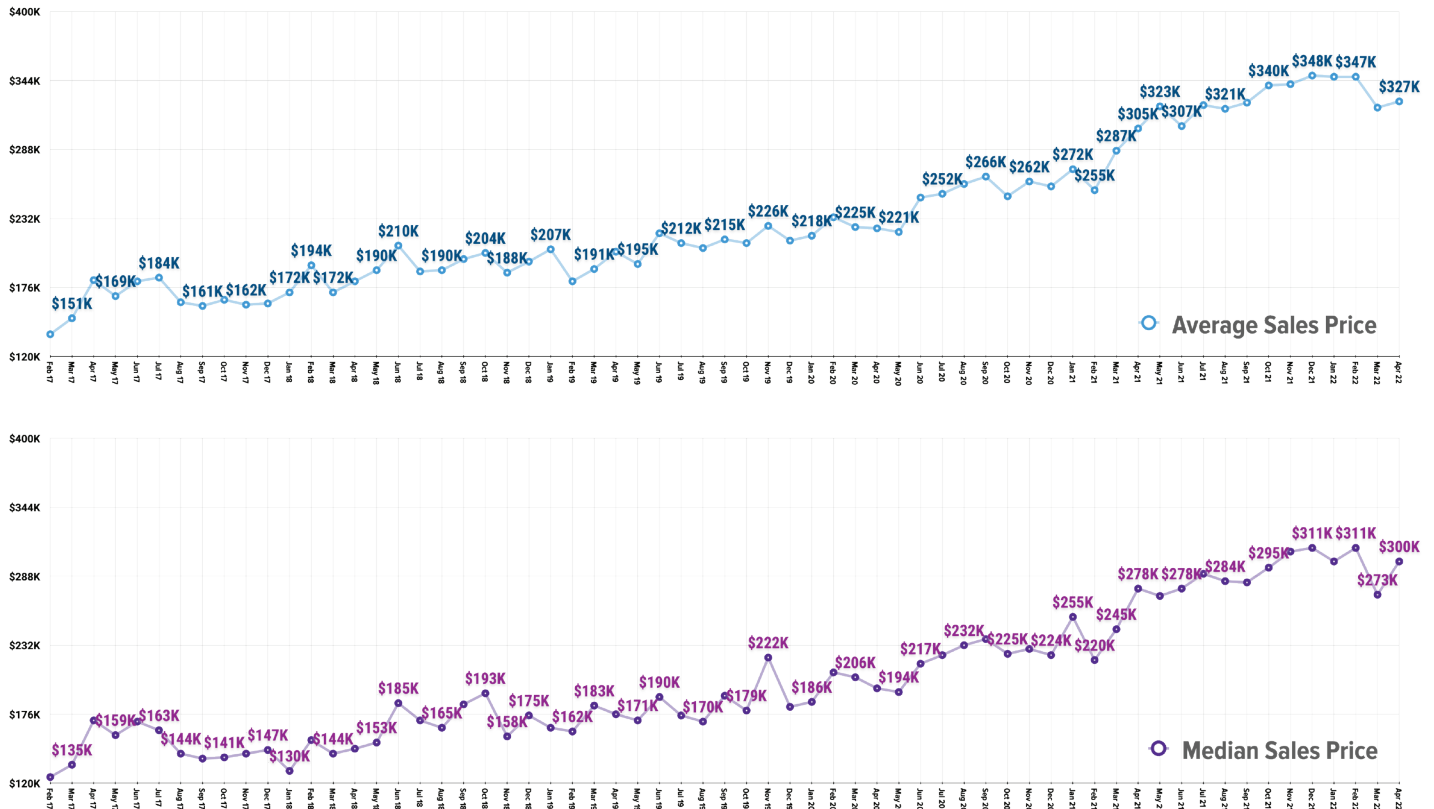

Pricing Breakdowns

Unit Sales Volume

Historical Pricing Data

Information provided by the Greater Pocatello Association of Realtors® monthly newsletter. Pioneer Title Company offers no guarantees, expressed or implied, with regard to this data. This market snapshot and/or the underlying data should not be used as a substitute for legal, real estate, or other professional advice. The average is the arithmetic mean of a set of numbers. The median is a numeric value that separates the higher half of a set from the lower half.