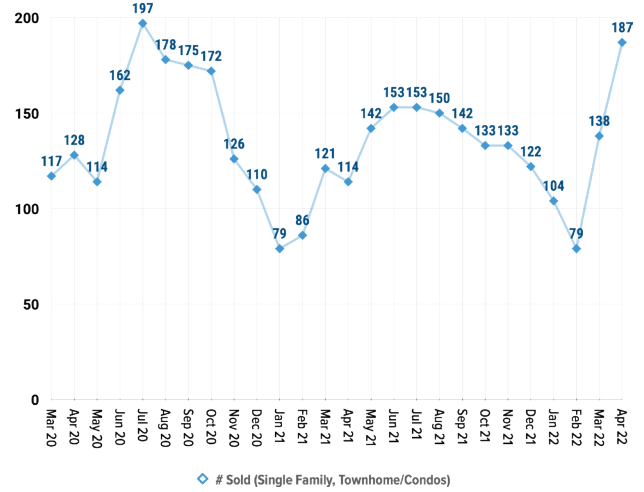

Pricing Breakdowns

Unit Sales Volume

Historical Pricing Data

Information provided by the Greater Pocatello Association of Realtors® monthly newsletter. Pioneer Title Company offers no guarantees, expressed or implied, with regard to this data. This market snapshot and/or the underlying data should not be used as a substitute for legal, real estate, or other professional advice. The average is the arithmetic mean of a set of numbers. The median is a numeric value that separates the higher half of a set from the lower half.