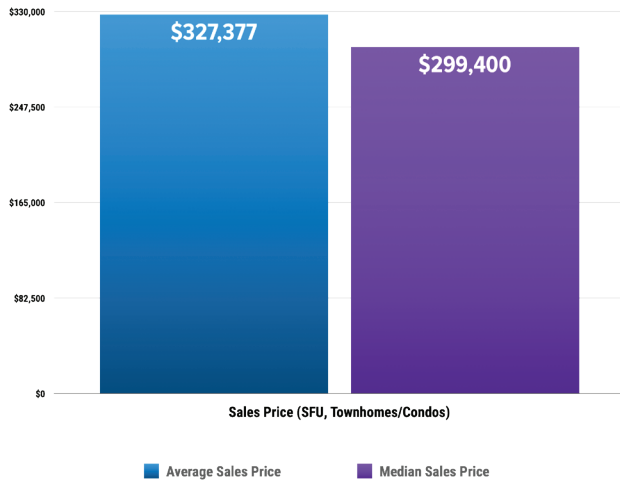

Pricing Breakdowns

Unit Sales Volume

Historical Pricing Data

Information provided by the Greater Pocatello Association of Realtors® monthly newsletter. Pioneer Title Company offers no guarantees, expressed or implied, with regard to this data. This market snapshot and/or the underlying data should not be used as a substitute for legal, real estate, or other professional advice. The average is the arithmetic mean of a set of numbers. The median is a numeric value that separates the higher half of a set from the lower half.