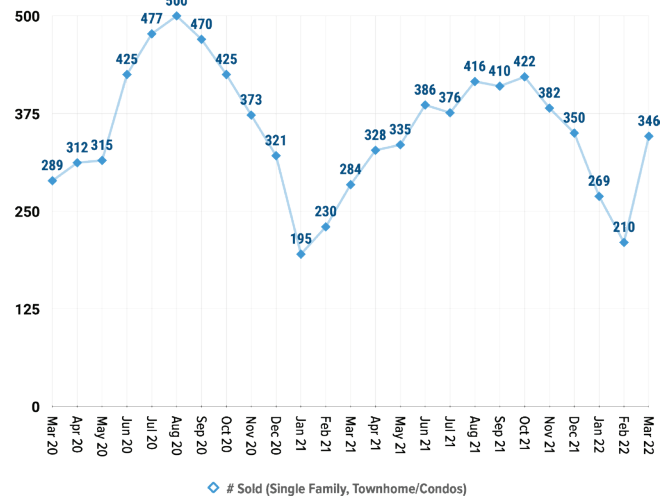

### Pricing Breakdowns

### Unit Sales Volume

### Historical Pricing Data

Information provided by the Snake River Regional Multiple Listing Service. Pioneer Title Company offers no guarantees, expressed or implied, with regard to this data. This market snapshot and/or the underlying data should not be used as a substitute for legal, real estate, or other professional advice. The average is the arithmetic mean of a set of numbers. The median is a numeric value that separates the higher half of a set from the lower half.