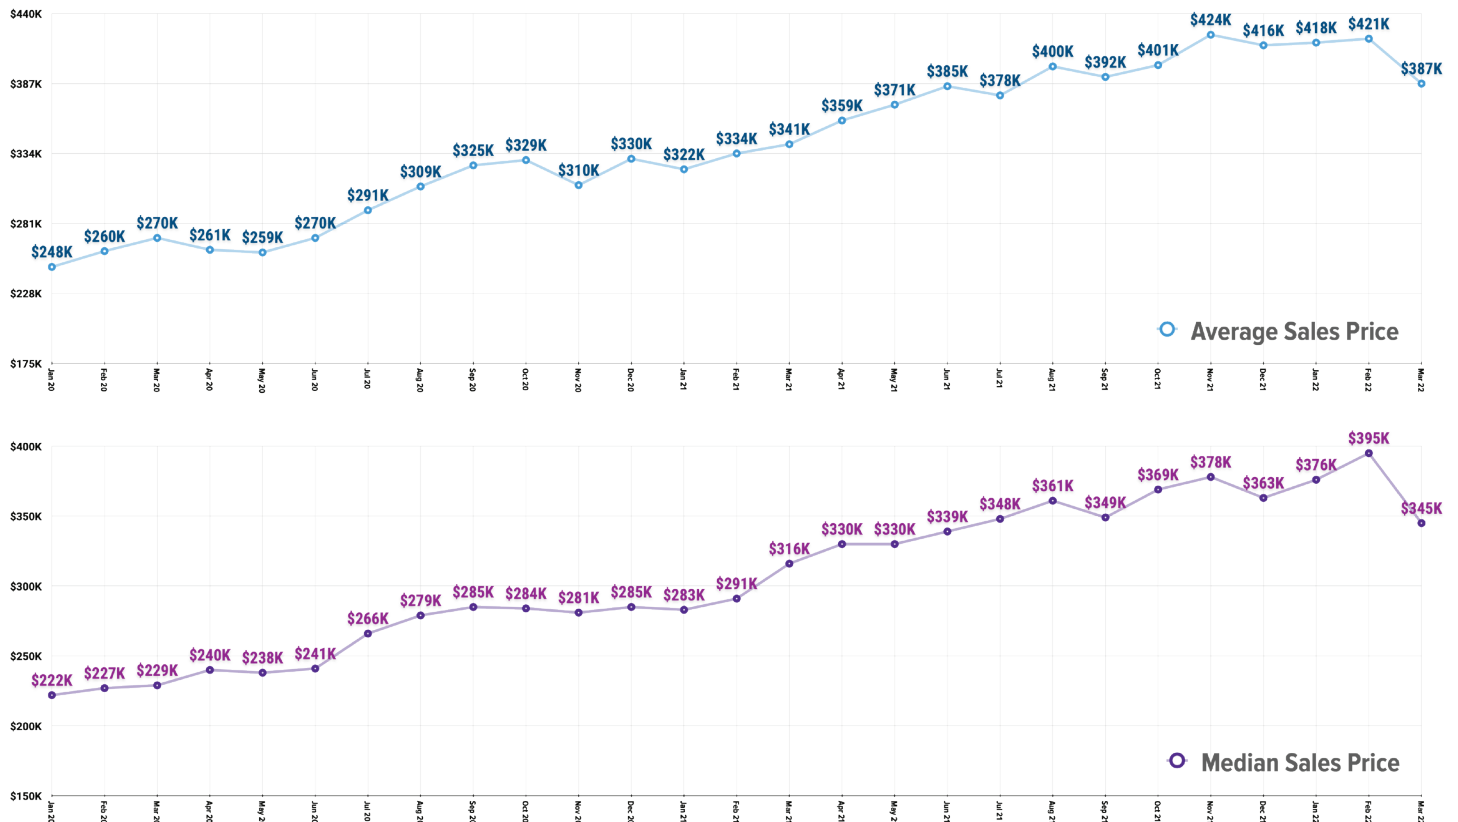

### Pricing Breakdowns

### Unit Sales Volume

### Historical Pricing Data

Information provided by the Snake River Regional Multiple Listing Service. Pioneer Title Company offers no guarantees, expressed or implied, with regard to this data. This market snapshot and/or the underlying data should not be used as a substitute for legal, real estate, or other professional advice. The average is the arithmetic mean of a set of numbers. The median is a numeric value that separates the higher half of a set from the lower half.