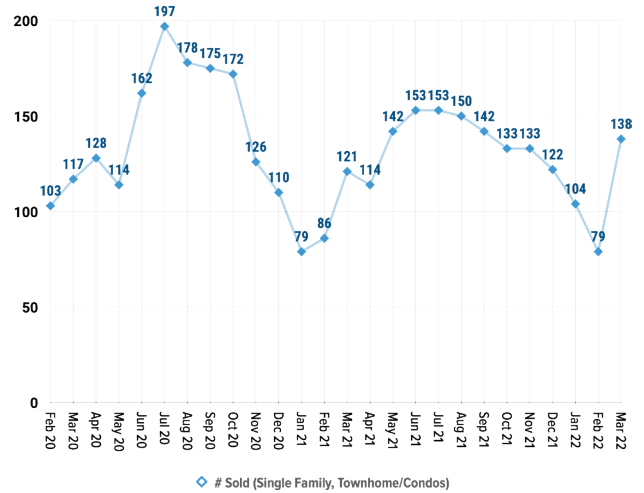

Pricing Breakdowns

Unit Sales Volume

Historical Pricing Data

Information provided by the Greater Pocatello Association of Realtors® monthly newsletter. Pioneer Title Company offers no guarantees, expressed or implied, with regard to this data. This market snapshot and/or the underlying data should not be used as a substitute for legal, real estate, or other professional advice. The average is the arithmetic mean of a set of numbers. The median is a numeric value that separates the higher half of a set from the lower half.