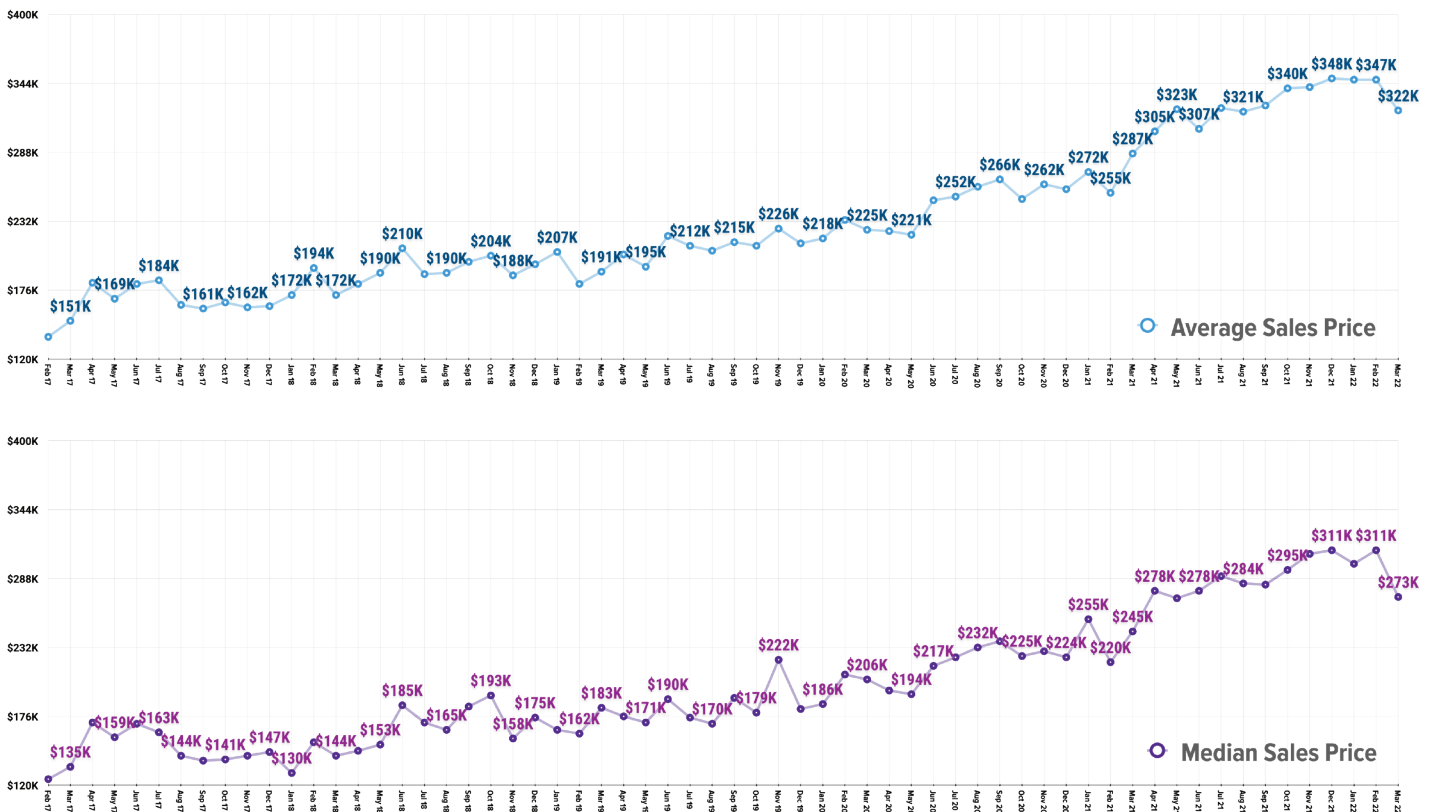

Pricing Breakdowns

Unit Sales Volume

Historical Pricing Data

Information provided by the Greater Pocatello Association of Realtors® monthly newsletter. Pioneer Title Company offers no guarantees, expressed or implied, with regard to this data. This market snapshot and/or the underlying data should not be used as a substitute for legal, real estate, or other professional advice. The average is the arithmetic mean of a set of numbers. The median is a numeric value that separates the higher half of a set from the lower half.